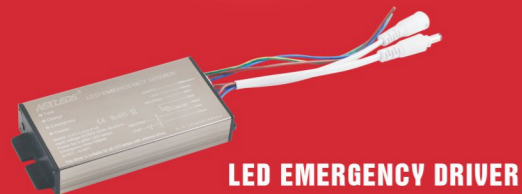

**802C3**

**52-NX357**

**LED EMERGENCY DRIVER**

**E2285**  
LAMP HOLDER

**BL503N**  
EXTENSION SOCKET

**6A**  
CONNECTOR BOX

**W701**  
CEILING ROSE

**991** 13A Fused Plug