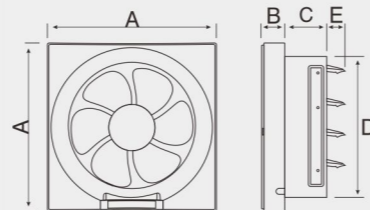

Powered by **tuya**
Intelligence Inside