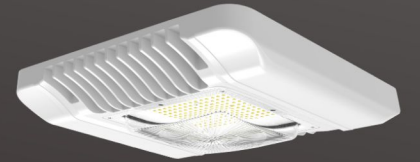

**LED Classic Wall Pack Light**

NX-OWP 48W 60W 80W 100W

**Explosion proof LED light**  
NX100WWH

**Explosion proof Canopy Light**

VIDEO

150W  
NX-CP01-150W

**GARDEN LIGHTING**

VIDEO