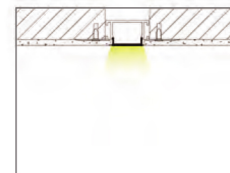

Aluminum Profile

End Cap

Cover

Appelcation

Size : W61.00mm x H14.00mm
 Material : Aluminum-6063T5
 Surface : Silver
 PC Cover : Available with opal diffuser
 Lighting Apply : LED Strips and PCB 12mm
 Length : 3000mm/max
 Installation : Recessed