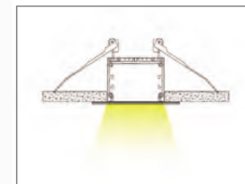

Aluminum Profile

Aluminum Profile

End Cap

Mounting Clip

Cover

NX-5035R

Size : W50.00mm x H35.00mm
 Material : Aluminum-6063T5
 Surface : Silver
 PC Cover : Available with opal diffuser
 Lighting Apply : LED Strips and PCB 12mm x2
 Length : 3000mm/max
 Installation : Recessed