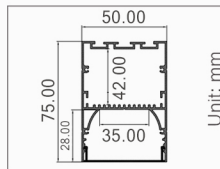

Aluminum Profile

End Cap

Connector

Suspended Rope

Cover

NX-5075S BK

Color 

Size : W50.00mm x H75.00mm
 Material : Aluminum-6063T5
 Surface : Silver
 PC Cover : Available with opal diffuser
 Lighting Apply : LED Strips and PCB 12mm x2
 Length : 3000mm/max
 Installation : Surface Mounted & Suspended