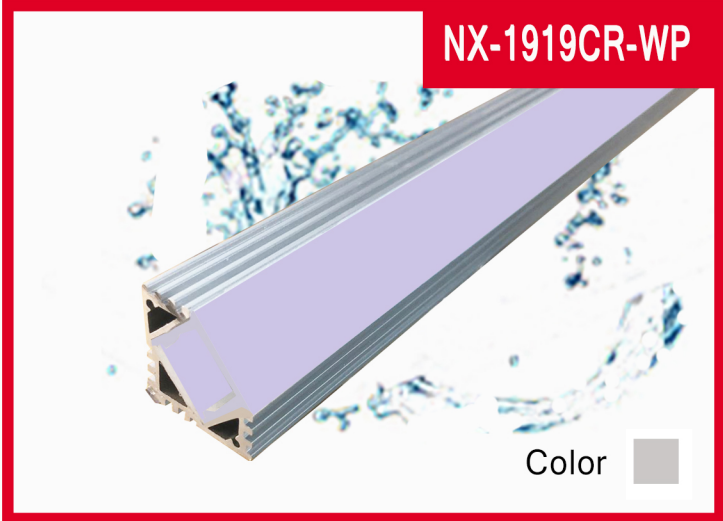

LED Aluminum Profile Series

Waterproof

IP65

NX-1919CR-WP

Size : W19.00mm x H19.00mm
Material : Aluminum-6063T5
Surface : Silver
PC Cover : Available with opal diffuser
Lighting Apply : LED Strips and PCB 08mm
Length : 3000mm/max
Installation : Waterproof Surface Corner