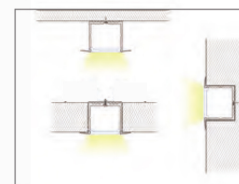

Aluminum Profile

Aluminum Profile

End Cap

Cover

NX-3315R

Size : W33.00mm x H15.00mm
 Material : Aluminum-6063T5
 Surface : Silver
 PC Cover : Available with opal diffuser
 Lighting Apply : LED Strips and PCB 12mm
 Length : 3000mm/max
 Installation : Recessed