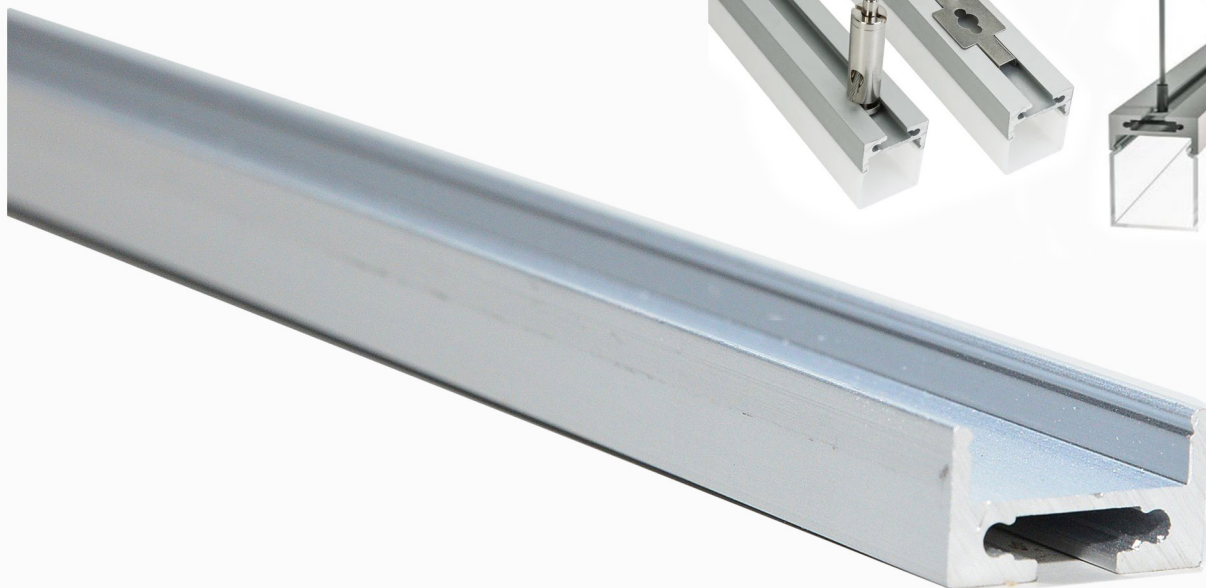

Aluminum Profile

End Cap

Connector

Suspended Rope

Cover

Installation

NX-2010 SUSPENDED

LED Aluminum Profile Series