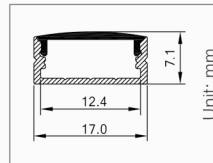

Size : W17.00mm x H07.00mm
Material : Aluminum-6063T5
Surface : Silver
PC Cover : Available with opal diffuser
Lighting Apply : LED Strips and PCB 10mm
Length : 3000mm/max
Installation : Surface Mounted