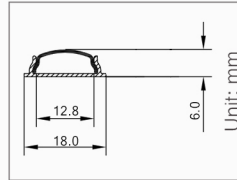

Aluminum Profile