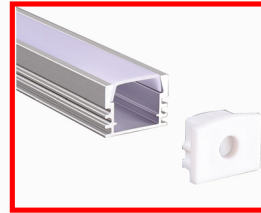

LED Aluminum Profile Series

NX-1212F