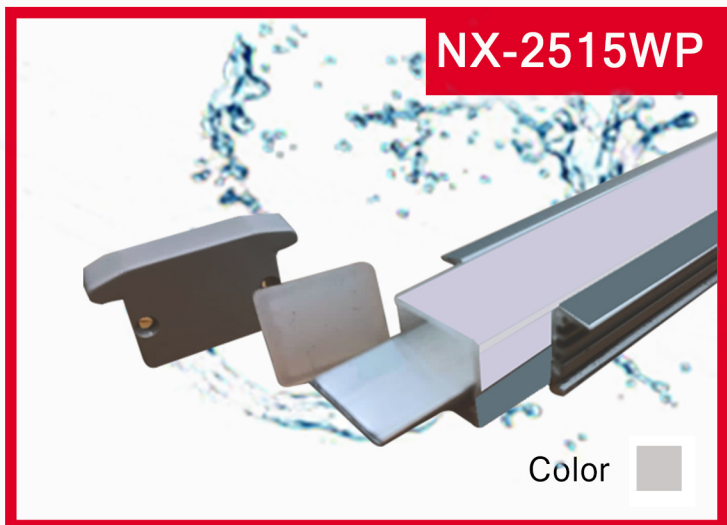

LED Aluminum Profile Series

Waterproof

IP65

NX-2515WP

Color

Size : W25.00mm x H15.00mm
Material : Aluminum-6063T5
Surface : Silver
PC Cover : Available with opal diffuser
Lighting Apply : LED Strips and PCB 10mm
Length : 3000mm/max
Installation : Waterproof Recessed