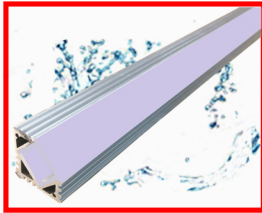

NX-1919CR-WP