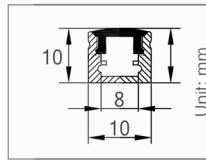

LED Aluminum Profile Series

Surface

NX-1010

Size : W10.00mm x H10.00mm
 Material : Aluminum-6063T5
 Surface : Silver
 PC Cover : Available with opal diffuser
 Lighting Apply : LED Strips and PCB 08mm
 Length : 3000mm/max
 Installation : Surface Mounted