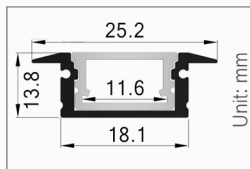

Aluminum Profile