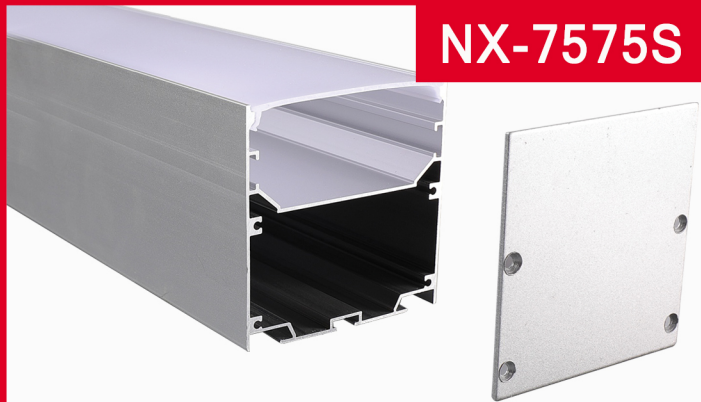

Color

Size : W75.00mm x H75.00mm
 Material : Aluminum-6063T5
 Surface : Silver
 PC Cover : Available with opal diffuser
 Lighting Apply : LED Strips and PCB 12mm x3
 Length : 3000mm/max
 Installation : Surface Mounted & Suspended