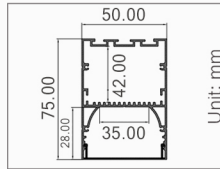

Aluminum Profile