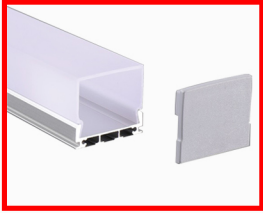

LED Aluminum Profile Series

NX-2623S