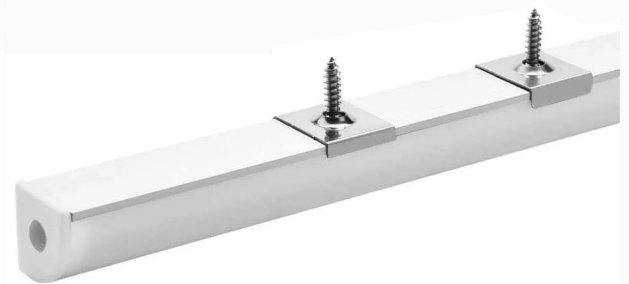

Aluminum Profile

End Cap

Connector

Mounting Clip (Metal)

Cover

Installation

Fix the screw clip on the wall

Fix the aluminum bar on the buckle to complete the installation