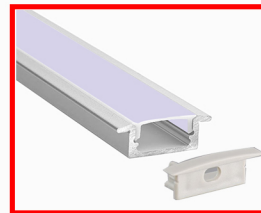

LED Aluminum Profile Series

NX-2207R