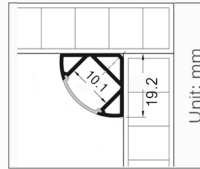

NX-1919CR-WP

Size : W19.00mm x H19.00mm
Material : Aluminum-6063T5
Surface : Silver
PC Cover : Available with opal diffuser
Lighting Apply : LED Strips and PCB 08mm
Length : 3000mm/max
Installation : Waterproof Surface Corner