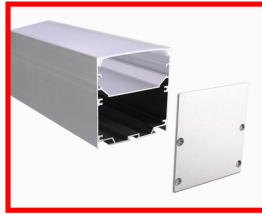

LED Aluminum Profile Series

NX-7575S