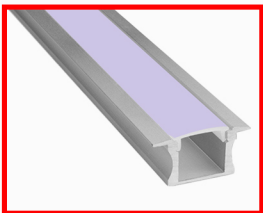

LED Aluminum Profile Series

NX-2412R