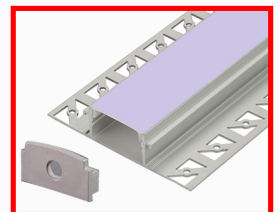

LED Aluminum Profile Series

NX-6114Q6