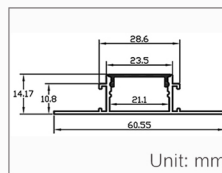

Aluminum Profile

End Cap

Cover

Appelcation

Size : W61.00mm x H14.00mm
 Material : Aluminum-6063T5
 Surface : Silver
 PC Cover : Available with opal diffuser
 Lighting Apply : LED Strips and PCB 12mm
 Length : 3000mm/max
 Installation : Recessed