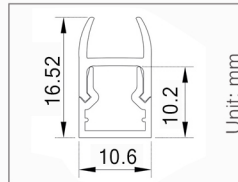

2

3

LED Aluminum Profile Series

Glasses

NX-1110 CG01

Color

Size : W11.00mm x H10.00mm
Material : Aluminum-6063T5
Surface : Silver
PC Cover : Available with opal diffuser
Lighting Apply : LED Strips and PCB 05mm
Length : 3000mm/max
Installation : Glasses