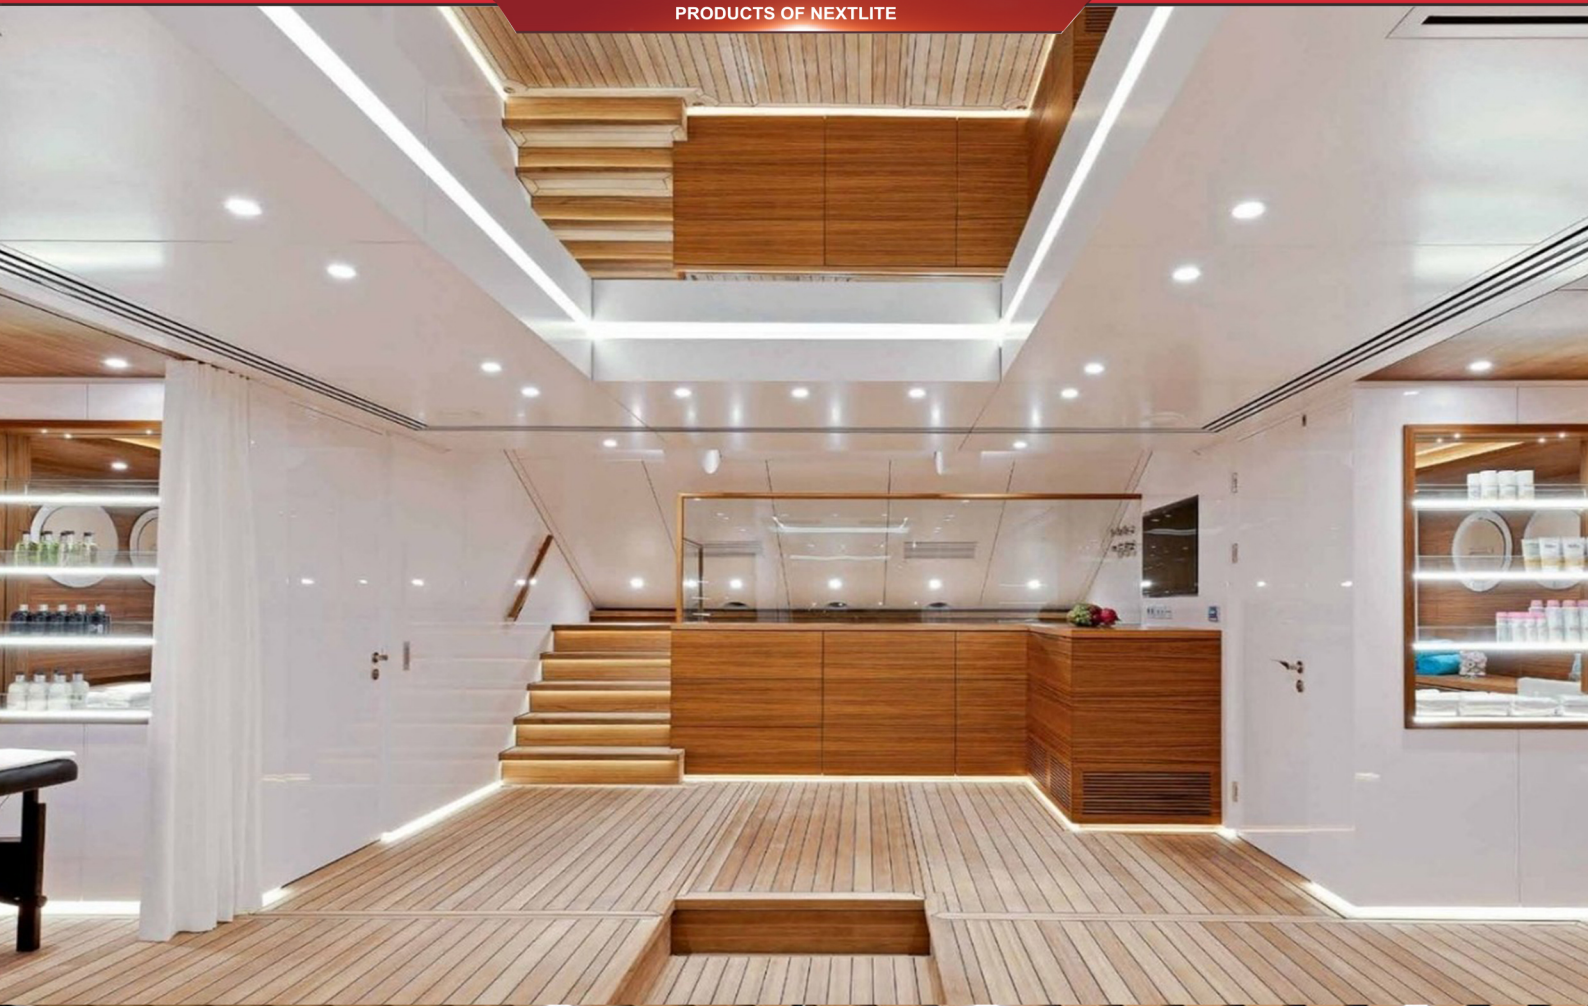

Aluminum Profile

End Cap

Connector

Mounting Clip (Metal)

End Cap (PC IP65)

LED Aluminum Profile Series

NEXTLITE[®]

PRODUCTS OF NEXTLITE - UAE