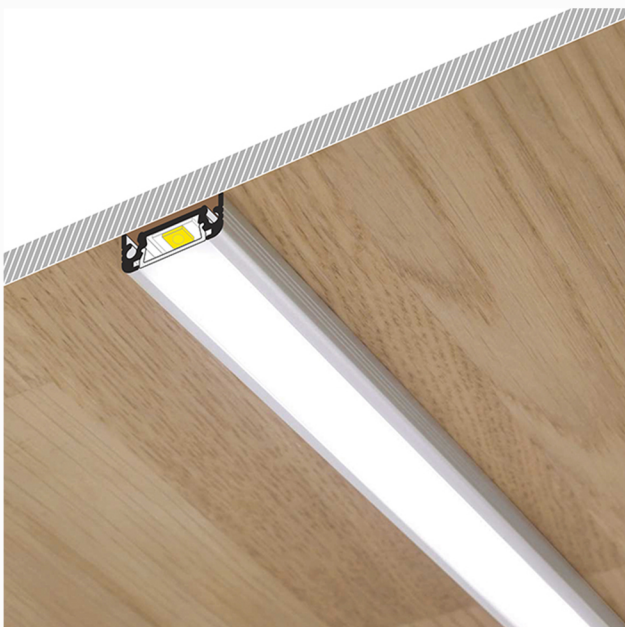

Aluminum Profile

Mounting Clip (Metal)

Mounting Clip (PC)

End Cap

Cover

Installation

Surface Mounted

LED Aluminum Profile Series