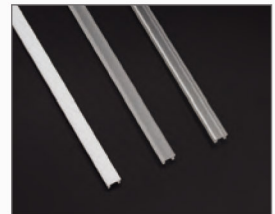

Alum. Profile & End Cap

Aluminum Profile

End Cap

Mounting Clip (Metal)

Cover

Installation

Recessed Mounted & Surface Mounted

LED Aluminum Profile Series