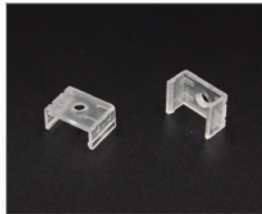

Aluminum Profile

Mounting Clip (Metal)

Mounting Clip (PC)

End Cap

Cover

Installation

Surface Mounted

LED Aluminum Profile Series