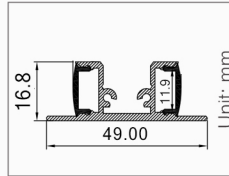

Color

Size : W49.00mm x H07.00mm
 Material : Aluminum-6063T5
 Surface : Silver
 PC Cover : Available with opal diffuser
 Lighting Apply : LED Strips and PCB 10mm
 Length : 3000mm/max
 Installation : Wall Mounted