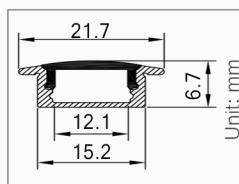

Size : W22.00mm x H07.00mm
Material : Aluminum-6063T5
Surface : Silver
PC Cover : Available with opal diffuser
Lighting Apply : LED Strips and PCB 10mm
Length : 3000mm/max
Installation : Recessed

Aluminum Profile