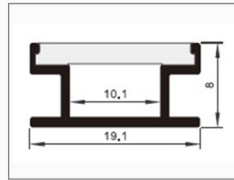

Aluminum Profile