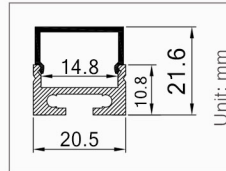

LED Aluminum Profile Series

Suspended

NX-2010

Color

Size : W20.00mm x H10.00mm
Material : Aluminum-6063T5
Surface : Silver
PC Cover : Available with opal diffuser
Lighting Apply : LED Strips and PCB 12mm
Length : 3000mm/max
Installation : Surface Mounted & Pendant