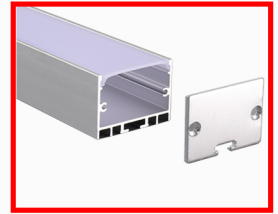

LED Aluminum Profile Series

NX-3535S