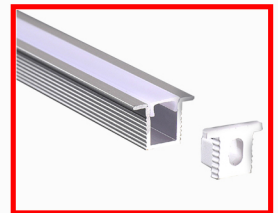

LED Aluminum Profile Series

NX-1109R