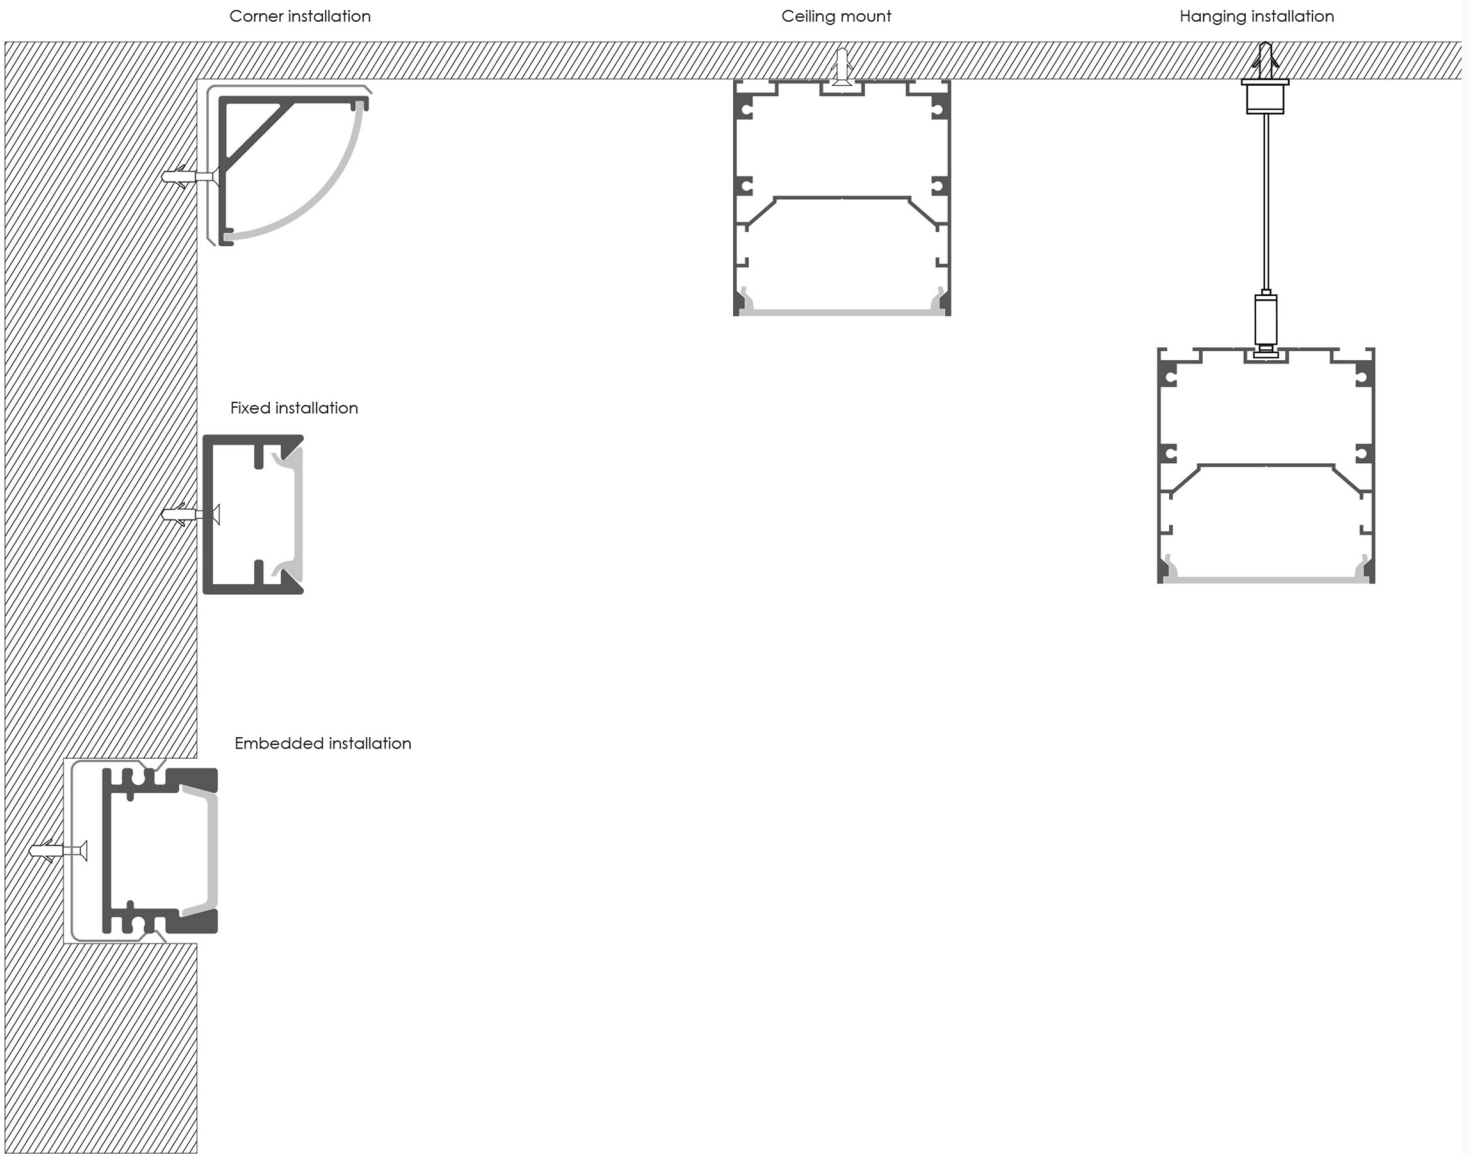

LED Aluminum Profile Series