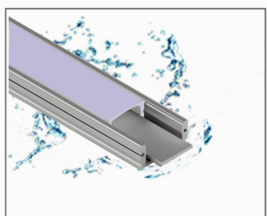

Aluminum Profile

End Cap

Connector

Mounting Clip (Metal)

End Cap (PC IP65)

NX-1808WP

Color

Size : W18.00mm x H08.00mm
 Material : Aluminum-6063T5
 Surface : Silver
 PC Cover : Available with opal diffuser
 Lighting Apply : LED Strips and PCB 12mm
 Length : 3000mm/max
 Installation : Waterproof Surface Mounted