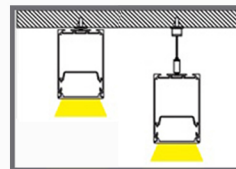

Aluminum Profile

End Cap

Connector

Suspended Rope

Cover

NX-5075S BK

Color 

Size : W50.00mm x H75.00mm
 Material : Aluminum-6063T5
 Surface : Silver
 PC Cover : Available with opal diffuser
 Lighting Apply : LED Strips and PCB 12mm x2
 Length : 3000mm/max
 Installation : Surface Mounted & Suspended