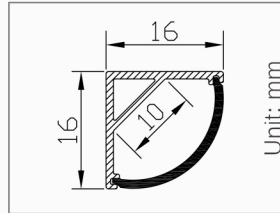

Size : W16.00mm x H16.00mm
 Material : Aluminum-6063T5
 Surface : Silver
 PC Cover : Available with opal diffuser
 Lighting Apply : LED Strips and PCB 08mm
 Length : 3000mm/max
 Installation : Waterproof Surface Corner