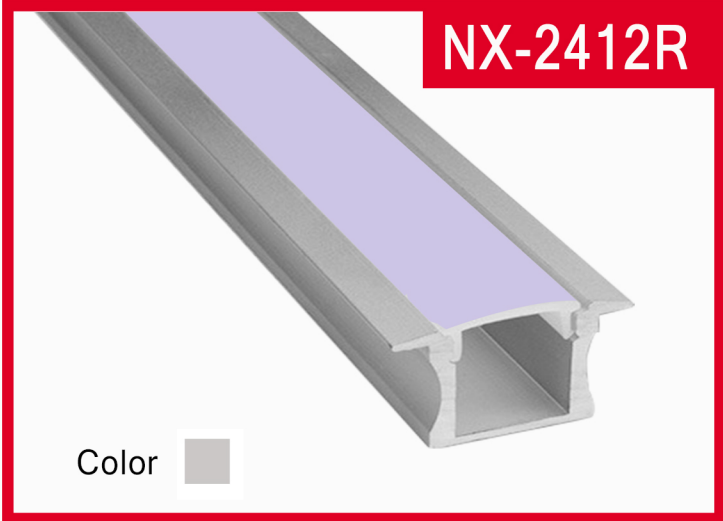

Size : W22.00mm x H07.00mm
Material : Aluminum-6063T5
Surface : Silver
PC Cover : Available with opal diffuser
Lighting Apply : LED Strips and PCB 10mm
Length : 3000mm/max
Installation : Recessed

Aluminum Profile

Size : W11.00mm x H09.00mm
Material : Aluminum-6063T5
Surface : Silver
PC Cover : Available with opal diffuser
Lighting Apply : LED Strips and PCB 5mm
Length : 3000mm/max
Installation : Recessed

Aluminum Profile

End Cap

Mounting Clip (Metal)

Mounting Clip (PC)

Cover

Installation

Recessed Mounted & Surface Mounted

Recessed Mounted

Surface Mounted

LED Aluminum Profile Series

Recessed

NX-2412R

Size : W24.00mm x H12.00mm
 Material : Aluminum-6063T5
 Surface : Silver
 PC Cover : Available with opal diffuser
 Lighting Apply : LED Strips and PCB 10mm
 Length : 3000mm/max
 Installation : Surface Mounted