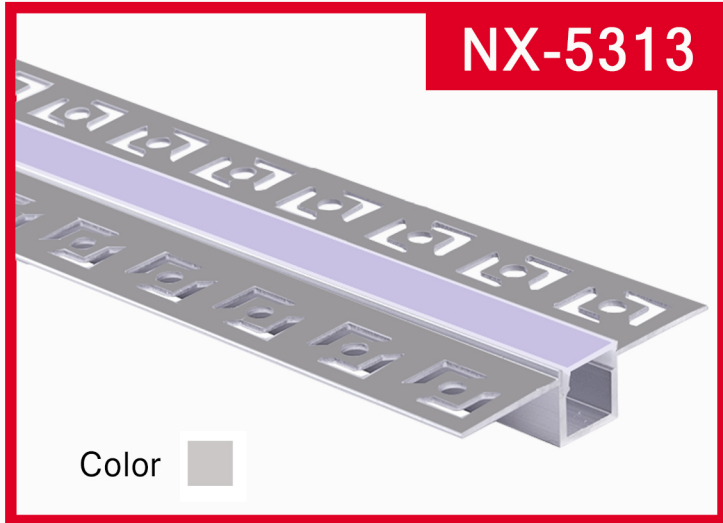

NX-5010R

Color

Size : W50.00mm x H10.00mm
Material : Aluminum-6063T5
Surface : Silver
PC Cover : Available with opal diffuser
Lighting Apply : LED Strips and PCB 12mm x3
Length : 3000mm/max
Installation : Recessed

Aluminum Profile

End Cap

Connector

Clips

Cover

Installation

LED RECESSED

LED Aluminum Profile Series

Recessed

Size : W53.00mm x H13.00mm
 Material : Aluminum-6063T5
 Surface : Silver
 PC Cover : Available with opal diffuser
 Lighting Apply : LED Strips and PCB 08mm
 Length : 3000mm/max
 Installation : Surface Mounted