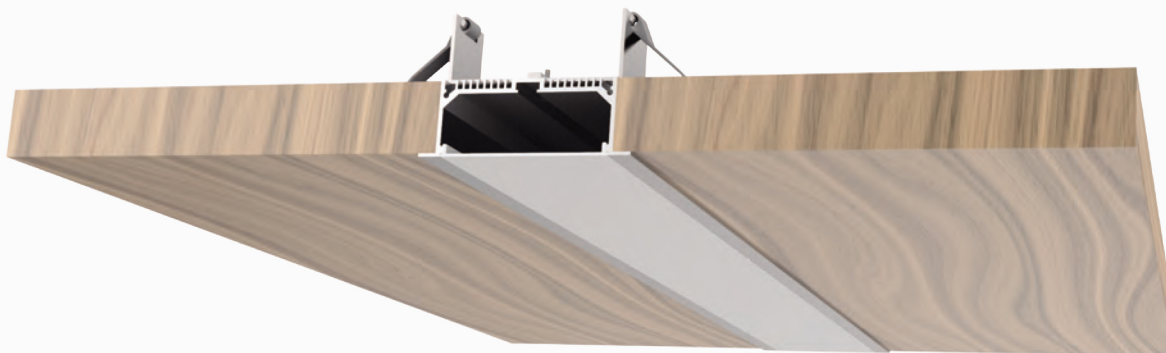

Aluminum Profile

End Cap

Connector

Clips

Cover

Installation

LED RECESSED

LED Aluminum Profile Series