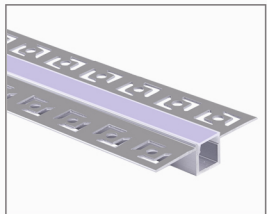

Size : W53.00mm x H13.00mm
Material : Aluminum-6063T5
Surface : Silver
PC Cover : Available with opal diffuser
Lighting Apply : LED Strips and PCB 08mm
Length : 3000mm/max
Installation : Surface Mounted

Aluminum Profile