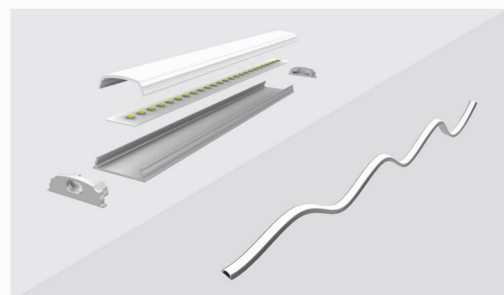

Aluminum Profile

Aluminum Profile (Back)

End Cap

Mounting Clip (PC)

Applection

LED Aluminum Profile Series

Waterproof

IP65