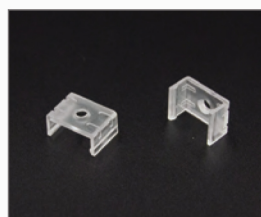

Mounting Clip (PC)