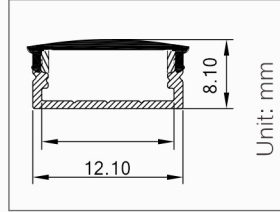

Surface

NX-1208

Color

Size : W12.00mm x H08.00mm
Material : Aluminum-6063T5
Surface : Silver
PC Cover : Available with opal diffuser
Lighting Apply : LED Strips and PCB 05mm
Length : 3000mm/max
Installation : Surface Mounted