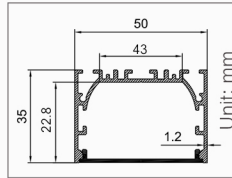

Color

- Size : W50.00mm x H35.00mm
- Material : Aluminum-6063T5
- Surface : Silver
- PC Cover : Available with opal diffuser
- Lighting Apply : LED Strips and PCB 12mm x2
- Length : 3000mm/max
- Installation : Surface Mounted & Suspended