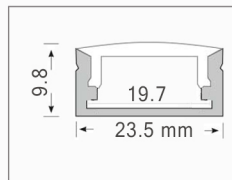

Alum. Profile & End Cap

Aluminum Profile

End Cap

Mounting Clip (Metal)

Cover

NX-2410

Size : W24.00mm x H10.00mm
 Material : Aluminum-6063T5
 Surface : Silver
 PC Cover : Available with opal diffuser
 Lighting Apply : LED Strips and PCB 12mm
 Length : 3000mm/max
 Installation : Surface Mounted