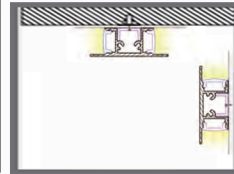

Color

Size : W49.00mm x H07.00mm
Material : Aluminum-6063T5
Surface : Silver
PC Cover : Available with opal diffuser
Lighting Apply : LED Strips and PCB 10mm
Length : 3000mm/max
Installation : Wall Mounted

Aluminum Profile