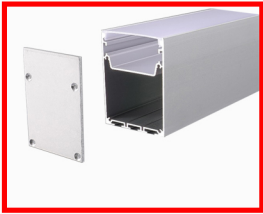

LED Aluminum Profile Series

NX-5075S