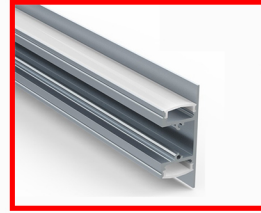

LED Aluminum Profile Series

NX-0749