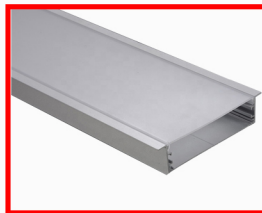

LED Aluminum Profile Series

NX-5010R