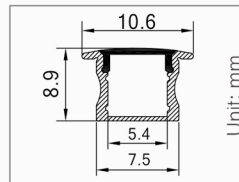

Color

Size : W11.00mm x H09.00mm
Material : Aluminum-6063T5
Surface : Silver
PC Cover : Available with opal diffuser
Lighting Apply : LED Strips and PCB 5mm
Length : 3000mm/max
Installation : Recessed

Aluminum Profile