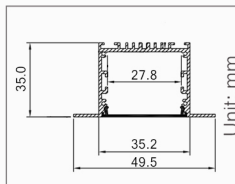

Aluminum Profile

Aluminum Profile

End Cap

Mounting Clip

Cover

NX-5035R

Size : W50.00mm x H35.00mm
 Material : Aluminum-6063T5
 Surface : Silver
 PC Cover : Available with opal diffuser
 Lighting Apply : LED Strips and PCB 12mm x2
 Length : 3000mm/max
 Installation : Recessed