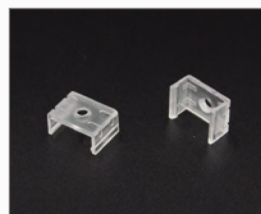

Mounting Clip (PC)