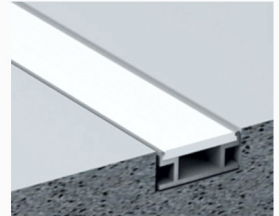

Aluminum Profile

Aluminum Profile

End Cap

Cover

LED Aluminum Profile Series

Surface

NX-1707 012B

Color