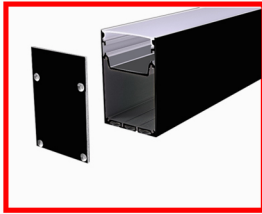

NX-5075S BK