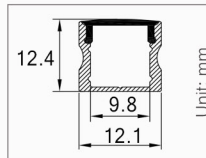

LED Aluminum Profile Series

Surface

NX-1212F

Color

Size : W12.00mm x H12.00mm
Material : Aluminum-6063T5
Surface : Silver
PC Cover : Available with opal diffuser
Lighting Apply : LED Strips and PCB 08mm
Length : 3000mm/max
Installation : Surface Mounted