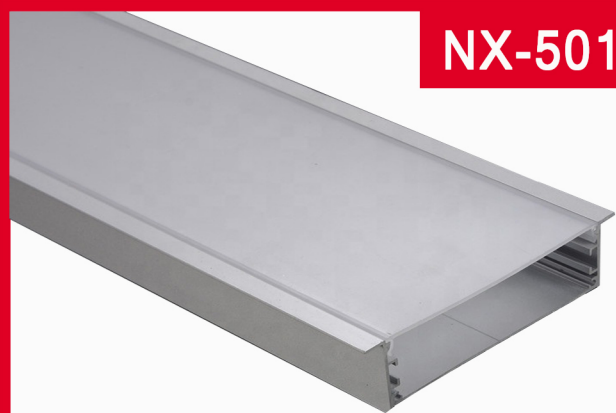

Color 

Size : W65.00mm x H35.00mm
 Material : Aluminum-6063T5
 Surface : Silver
 PC Cover : Available with opal diffuser
 Lighting Apply : LED Strips and PCB 12mm x3
 Length : 3000mm/max
 Installation : Recessed

Aluminum Profile

Aluminum Profile (Back)

End Cap

Mounting Clip (Metal)

Cover

Installation

LED Aluminum Profile Series

Recessed

NX-5010R

Color

Size : W50.00mm x H10.00mm
Material : Aluminum-6063T5
Surface : Silver
PC Cover : Available with opal diffuser
Lighting Apply : LED Strips and PCB 12mm x3
Length : 3000mm/max
Installation : Recessed