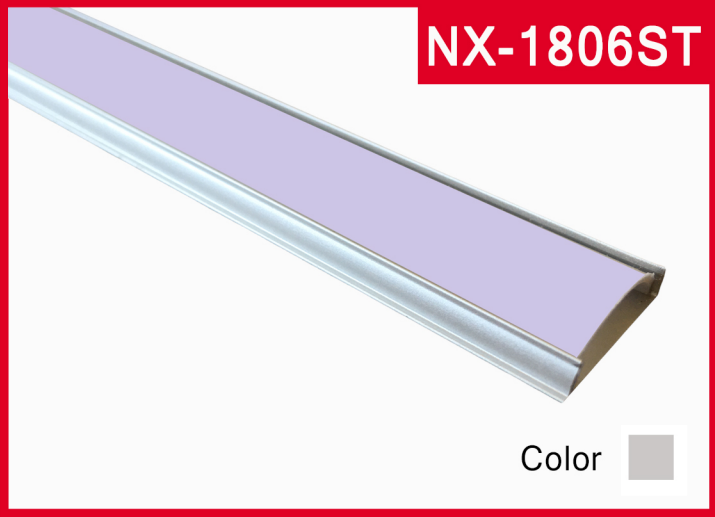

2

3

LED Aluminum Profile Series

Glasses

NX-1110 CG01

Color

Size : W11.00mm x H10.00mm
Material : Aluminum-6063T5
Surface : Silver
PC Cover : Available with opal diffuser
Lighting Apply : LED Strips and PCB 05mm
Length : 3000mm/max
Installation : Glasses

Aluminum Profile

Aluminum Profile (Back)

End Cap

Cover

LED Aluminum Profile Series

Bendable Surface

NX-1806ST

Color