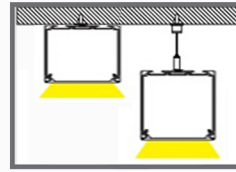

Color

- Size : W50.00mm x H35.00mm
- Material : Aluminum-6063T5
- Surface : Silver
- PC Cover : Available with opal diffuser
- Lighting Apply : LED Strips and PCB 12mm x2
- Length : 3000mm/max
- Installation : Surface Mounted & Suspended

Aluminum Profile