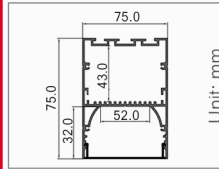

Color

Size : W75.00mm x H75.00mm
Material : Aluminum-6063T5
Surface : Silver
PC Cover : Available with opal diffuser
Lighting Apply : LED Strips and PCB 12mm x3
Length : 3000mm/max
Installation : Surface Mounted & Suspended

Aluminum Profile