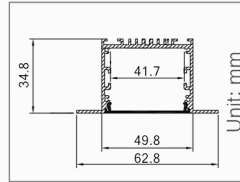

Color 

Size : W65.00mm x H35.00mm
 Material : Aluminum-6063T5
 Surface : Silver
 PC Cover : Available with opal diffuser
 Lighting Apply : LED Strips and PCB 12mm x3
 Length : 3000mm/max
 Installation : Recessed