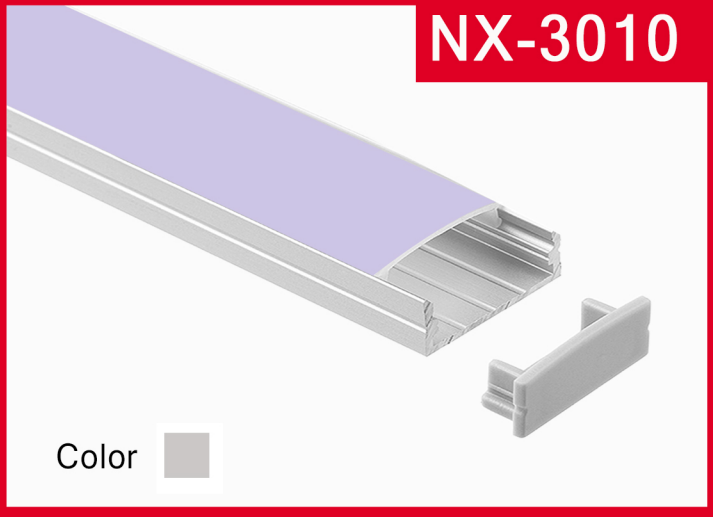

Aluminum Profile

Mounting Clip (Metal)

Mounting Clip (PC)

End Cap

Cover

LED Aluminum Profile Series

Surface Mounted

NX-3010