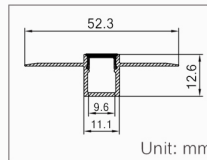

Recessed

Size : W53.00mm x H13.00mm
 Material : Aluminum-6063T5
 Surface : Silver
 PC Cover : Available with opal diffuser
 Lighting Apply : LED Strips and PCB 08mm
 Length : 3000mm/max
 Installation : Surface Mounted