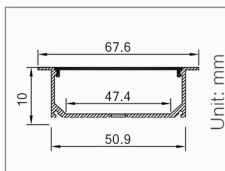

Color

Size : W50.00mm x H10.00mm
Material : Aluminum-6063T5
Surface : Silver
PC Cover : Available with opal diffuser
Lighting Apply : LED Strips and PCB 12mm x3
Length : 3000mm/max
Installation : Recessed

Aluminum Profile