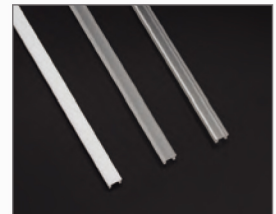

Alum. Profile & End Cap

Aluminum Profile

End Cap

Mounting Clip (Metal)

Cover

NX-2410

Size : W24.00mm x H10.00mm
 Material : Aluminum-6063T5
 Surface : Silver
 PC Cover : Available with opal diffuser
 Lighting Apply : LED Strips and PCB 12mm
 Length : 3000mm/max
 Installation : Surface Mounted