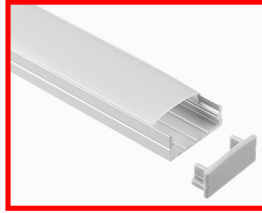

LED Aluminum Profile Series

NX-2410