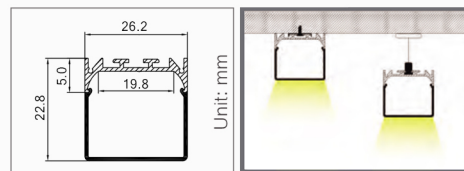

Aluminum Profile

End Cap

Connector

Suspended Rope

NX-2623S

Color 

Size : W26.00mm x H23.00mm
 Material : Aluminum-6063T5
 Surface : Silver
 PC Cover : Available with opal diffuser
 Lighting Apply : LED Strips and PCB 12mm
 Length : 3000mm/max
 Installation : Surface Mounted & Suspended