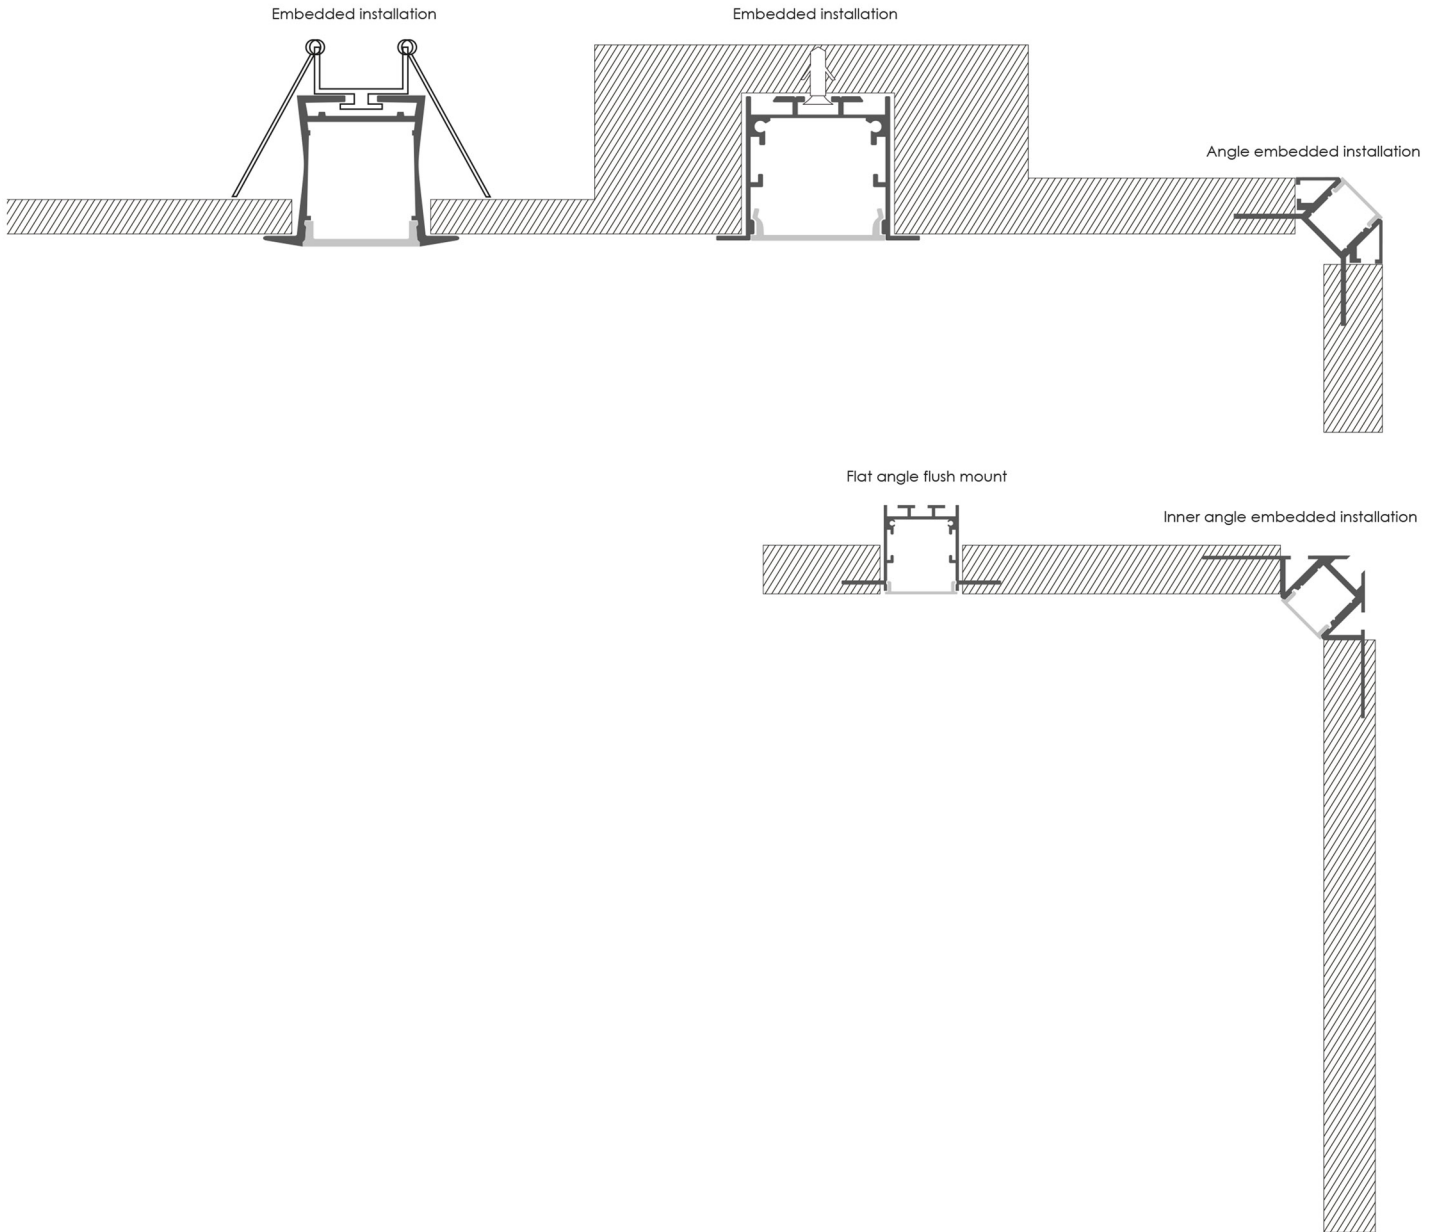

LED Aluminum Profile Series