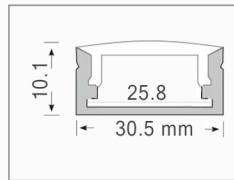

Aluminum Profile