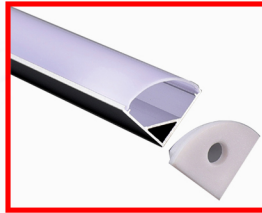

LED Aluminum Profile Series

NX-1616CR