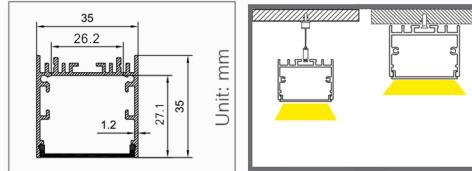

Aluminum Profile