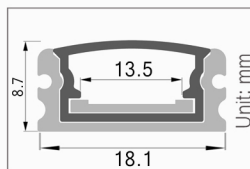

Aluminum Profile

End Cap

Connector

Mounting Clip (Metal)

End Cap (PC IP65)

NX-1808WP

Color

Size : W18.00mm x H08.00mm
 Material : Aluminum-6063T5
 Surface : Silver
 PC Cover : Available with opal diffuser
 Lighting Apply : LED Strips and PCB 12mm
 Length : 3000mm/max
 Installation : Waterproof Surface Mounted