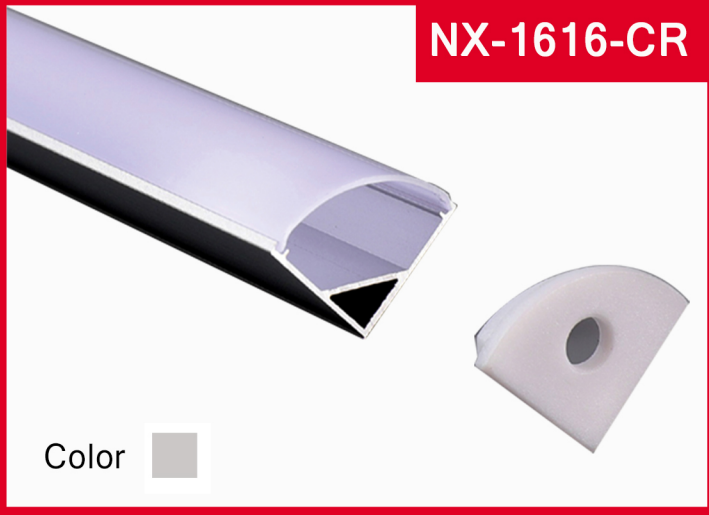

Size : W22.00mm x H07.00mm
Material : Aluminum-6063T5
Surface : Silver
PC Cover : Available with opal diffuser
Lighting Apply : LED Strips and PCB 10mm
Length : 3000mm/max
Installation : Recessed

Aluminum Profile

Surface

NX-1208

Color

Size : W12.00mm x H08.00mm
Material : Aluminum-6063T5
Surface : Silver
PC Cover : Available with opal diffuser
Lighting Apply : LED Strips and PCB 05mm
Length : 3000mm/max
Installation : Surface Mounted

Aluminum Profile

Aluminum Profile Back

End Cap

Mounting Clip (Metal)

Cover

LED Aluminum Profile Series

Surface

NX-1616-CR

Size : W16.00mm x H16.00mm
 Material : Aluminum-6063T5
 Surface : Silver
 PC Cover : Available with opal diffuser
 Lighting Apply : LED Strips and PCB 08mm
 Length : 3000mm/max
 Installation : Waterproof Surface Corner