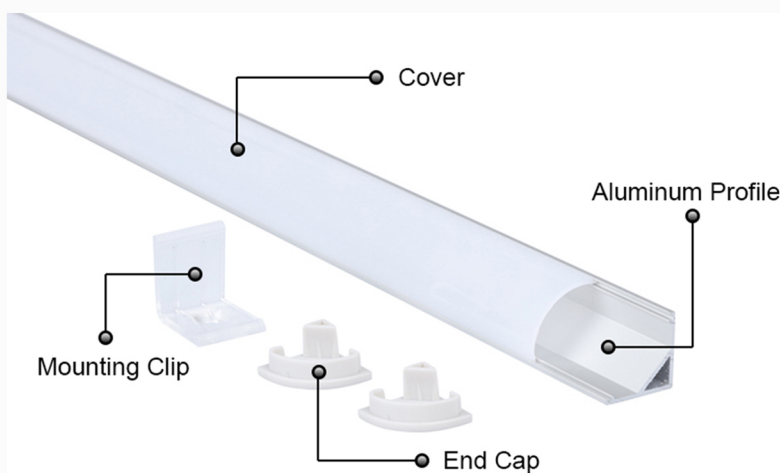

Size : W16.00mm x H16.00mm
 Material : Aluminum-6063T5
 Surface : Silver
 PC Cover : Available with opal diffuser
 Lighting Apply : LED Strips and PCB 08mm
 Length : 3000mm/max
 Installation : Waterproof Surface Corner

Aluminum Profile

End Cap

Connector

Mounting Clip (Metal)

Cover

Installation

Fix the screw clip on the wall

Fix the aluminum bar on the buckle to complete the installation