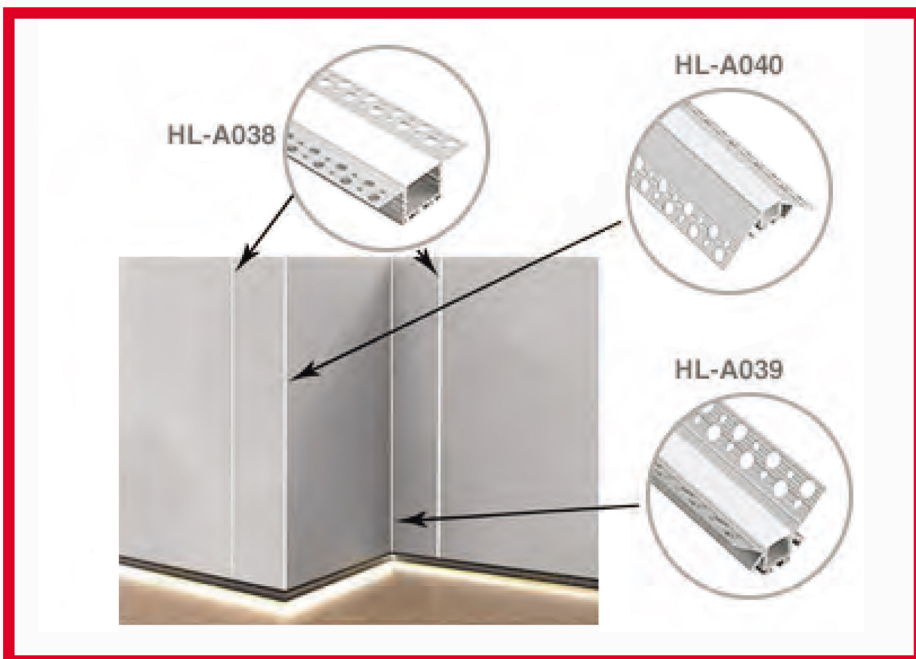

Aluminum Profile

End Cap

Screws

Cover

Installation

NX-5313
NX-6114Q6

LED Aluminum Profile Series

LED ALUMINUM PROFILE SURFACE

LED Aluminum Profile Series

Surface

NX-1010

Size : W10.00mm x H10.00mm
 Material : Aluminum-6063T5
 Surface : Silver
 PC Cover : Available with opal diffuser
 Lighting Apply : LED Strips and PCB 08mm
 Length : 3000mm/max
 Installation : Surface Mounted