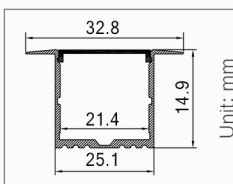

Aluminum Profile

Aluminum Profile

End Cap

Cover

NX-3315R

Size : W33.00mm x H15.00mm
 Material : Aluminum-6063T5
 Surface : Silver
 PC Cover : Available with opal diffuser
 Lighting Apply : LED Strips and PCB 12mm
 Length : 3000mm/max
 Installation : Recessed