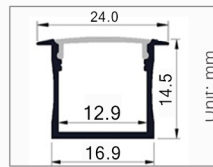

Size : W24.00mm x H12.00mm
Material : Aluminum-6063T5
Surface : Silver
PC Cover : Available with opal diffuser
Lighting Apply : LED Strips and PCB 10mm
Length : 3000mm/max
Installation : Surface Mounted

Aluminum Profile