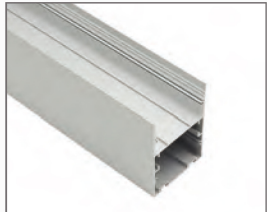

Color

Size : W75.00mm x H75.00mm
Material : Aluminum-6063T5
Surface : Silver
PC Cover : Available with opal diffuser
Lighting Apply : LED Strips and PCB 12mm x3
Length : 3000mm/max
Installation : Surface Mounted & Suspended

Aluminum Profile