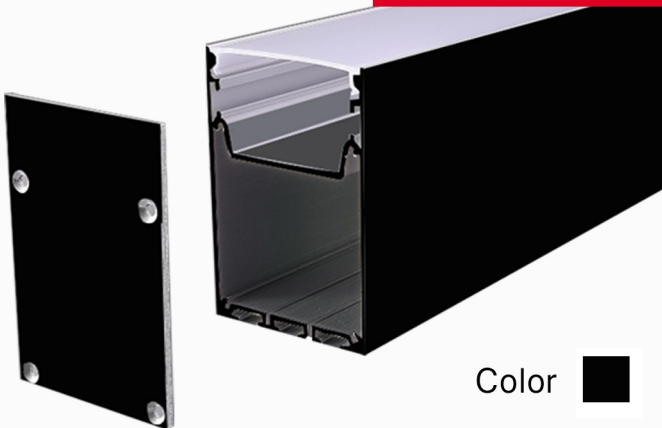

Aluminum Profile

End Cap

Connector

Suspended Rope

Cover

NX-5075S BK

Color 

Size : W50.00mm x H75.00mm
 Material : Aluminum-6063T5
 Surface : Silver
 PC Cover : Available with opal diffuser
 Lighting Apply : LED Strips and PCB 12mm x2
 Length : 3000mm/max
 Installation : Surface Mounted & Suspended