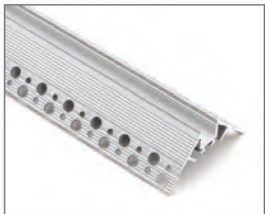

Aluminum Profile

End Cap

Cover

LED Aluminum Profile Series

Recessed

NX-Q1-5022

Size : W50.00mm x H22.00mm
 Material : Aluminum-6063T5
 Surface : Silver
 PC Cover : Available with opal diffuser
 Lighting Apply : LED Strips and PCB 08mm
 Length : 3000mm/max
 Installation : Recessed