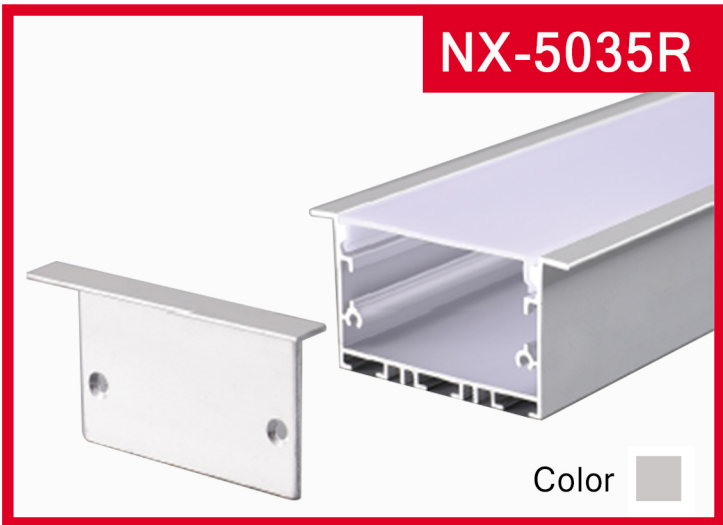

Size : W11.00mm x H09.00mm
Material : Aluminum-6063T5
Surface : Silver
PC Cover : Available with opal diffuser
Lighting Apply : LED Strips and PCB 5mm
Length : 3000mm/max
Installation : Recessed

Aluminum Profile

LED Aluminum Profile Series

Recessed

NX-2412R

Size : W24.00mm x H12.00mm
 Material : Aluminum-6063T5
 Surface : Silver
 PC Cover : Available with opal diffuser
 Lighting Apply : LED Strips and PCB 10mm
 Length : 3000mm/max
 Installation : Surface Mounted

Aluminum Profile

Aluminum Profile

End Cap

Mounting Clip

Cover

NX-5035R

Size : W50.00mm x H35.00mm
 Material : Aluminum-6063T5
 Surface : Silver
 PC Cover : Available with opal diffuser
 Lighting Apply : LED Strips and PCB 12mm x2
 Length : 3000mm/max
 Installation : Recessed

Color 

Size : W65.00mm x H35.00mm
 Material : Aluminum-6063T5
 Surface : Silver
 PC Cover : Available with opal diffuser
 Lighting Apply : LED Strips and PCB 12mm x3
 Length : 3000mm/max
 Installation : Recessed