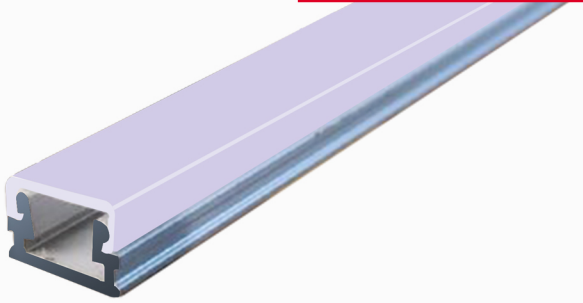

LED Aluminum Profile Series

Surface

NX-1208