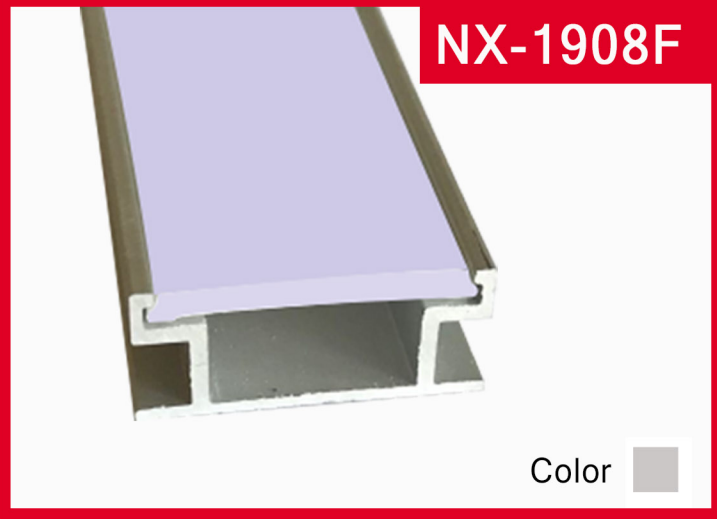

LED Aluminum Profile Series

Surface

NX-1908F

Color

Size : W19.00mm x H08.00mm
Material : Aluminum-6063T5
Surface : Silver
PC Cover : Available with opal diffuser
Lighting Apply : LED Strips and PCB 10mm
Length : 3000mm/max
Installation : Surface