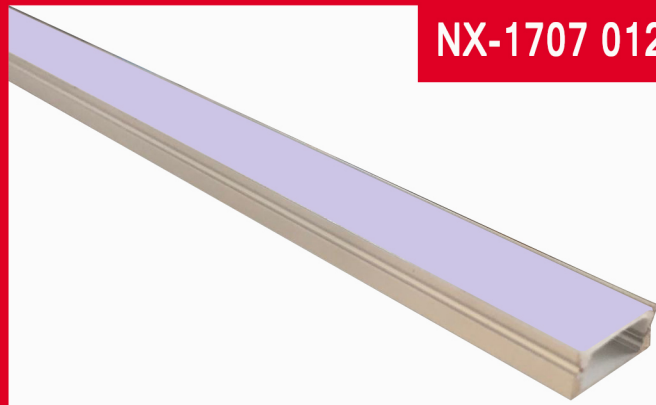

Aluminum Profile

Aluminum Profile

End Cap

Cover

LED Aluminum Profile Series

Surface

NX-1707 012B

Color

Size : W17.00mm x H07.00mm
Material : Aluminum-6063T5
Surface : Silver
PC Cover : Available with opal diffuser
Lighting Apply : LED Strips and PCB 10mm
Length : 3000mm/max
Installation : Surface Mounted