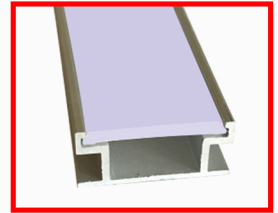

LED Aluminum Profile Series

NX-1908