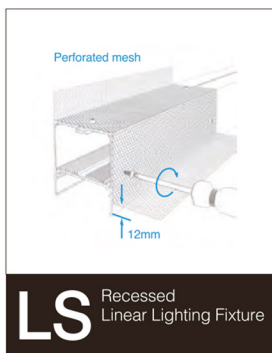

LED Aluminum Profile Series