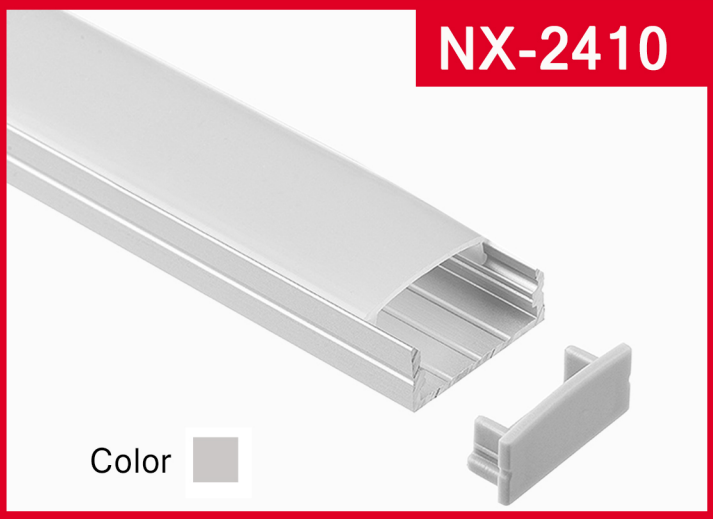

LED Aluminum Profile Series

Surface

NX-1010

Size : W10.00mm x H10.00mm
 Material : Aluminum-6063T5
 Surface : Silver
 PC Cover : Available with opal diffuser
 Lighting Apply : LED Strips and PCB 08mm
 Length : 3000mm/max
 Installation : Surface Mounted

Alum. Profile & End Cap

Aluminum Profile

End Cap

Mounting Clip (Metal)

Cover

NX-2410

Size : W24.00mm x H10.00mm
 Material : Aluminum-6063T5
 Surface : Silver
 PC Cover : Available with opal diffuser
 Lighting Apply : LED Strips and PCB 12mm
 Length : 3000mm/max
 Installation : Surface Mounted

Aluminum Profile

Mounting Clip (Metal)

Mounting Clip (PC)

End Cap

Cover

LED Aluminum Profile Series

Surface Mounted

NX-3010