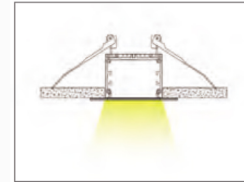

Aluminum Profile