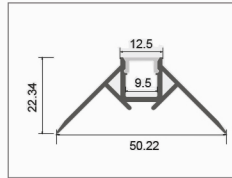

Aluminum Profile

End Cap

Cover

LED Aluminum Profile Series

Recessed

NX-Q1-5022

Size : W50.00mm x H22.00mm
 Material : Aluminum-6063T5
 Surface : Silver
 PC Cover : Available with opal diffuser
 Lighting Apply : LED Strips and PCB 08mm
 Length : 3000mm/max
 Installation : Recessed