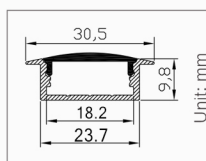

LED ALUMINUM PROFILE RECESSED

LED Aluminum Profile Series

Recessed

NX-3010R

Size : W30.00mm x H10.00mm
 Material : Aluminum-6063T5
 Surface : Silver
 PC Cover : Available with opal diffuser
 Lighting Apply : LED Strips and PCB 12mm
 Length : 3000mm/max
 Installation : Surface Mounted