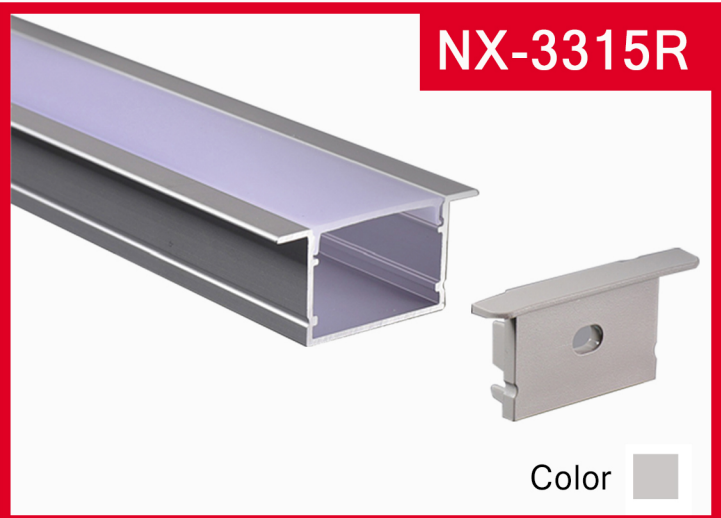

LED ALUMINUM PROFILE RECESSED

LED Aluminum Profile Series

Recessed

NX-3010R

Size : W30.00mm x H10.00mm
 Material : Aluminum-6063T5
 Surface : Silver
 PC Cover : Available with opal diffuser
 Lighting Apply : LED Strips and PCB 12mm
 Length : 3000mm/max
 Installation : Surface Mounted

Aluminum Profile

Aluminum Profile

End Cap

Cover

NX-3315R

Size : W33.00mm x H15.00mm
 Material : Aluminum-6063T5
 Surface : Silver
 PC Cover : Available with opal diffuser
 Lighting Apply : LED Strips and PCB 12mm
 Length : 3000mm/max
 Installation : Recessed

Aluminum Profile

Aluminum Profile (Back)

End Cap

Mounting Clip (Metal)

Cover

LED Aluminum Profile Series

Recessed

NX-2207R

Size : W22.00mm x H07.00mm
Material : Aluminum-6063T5
Surface : Silver
PC Cover : Available with opal diffuser
Lighting Apply : LED Strips and PCB 10mm
Length : 3000mm/max
Installation : Recessed

Aluminum Profile