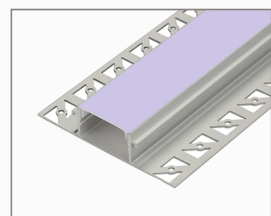

Aluminum Profile

End Cap

Cover

Appelcation

Size : W61.00mm x H14.00mm
 Material : Aluminum-6063T5
 Surface : Silver
 PC Cover : Available with opal diffuser
 Lighting Apply : LED Strips and PCB 12mm
 Length : 3000mm/max
 Installation : Recessed