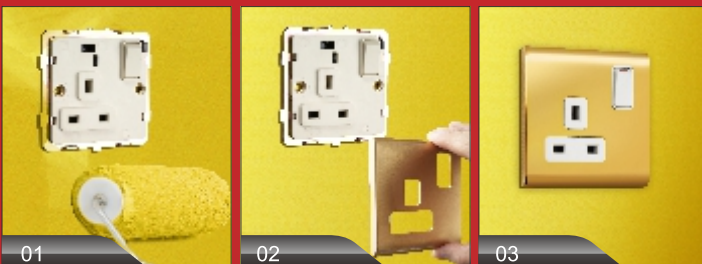

SCREW LESS
switch design