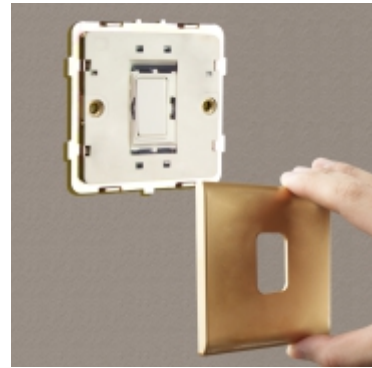

**NEXTLITE**®

**Avant innovative features and benefits:**

1. Ultra slim frontplates of 4mm.
2. Clip on frontplates which conceal screws
3. Frontplates are removable for convenience when painting walls
4. Avant light switches are rated at 16AX which means no derating is necessary when used with fluorescent or inductive loads.
5. 3mm switch contact gap for increased safety
6. International standards-the products are manufactured in an ISO 9001:2000 environment and comply to British standards
7. Attractive gloss finish for aesthetic appeal and practical maintenance
8. Interchangeable coloured frontplates to suit your interior decor
9. 12 years guarantee on all electro-mechanical products (2 years for all electronic products)