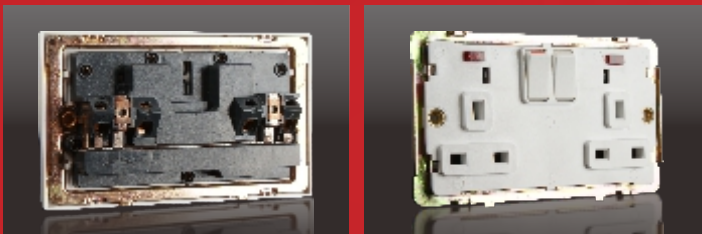

NEXTLITE®

PRODUCTS OF NEXTLITE-UAE

Switch & Socket