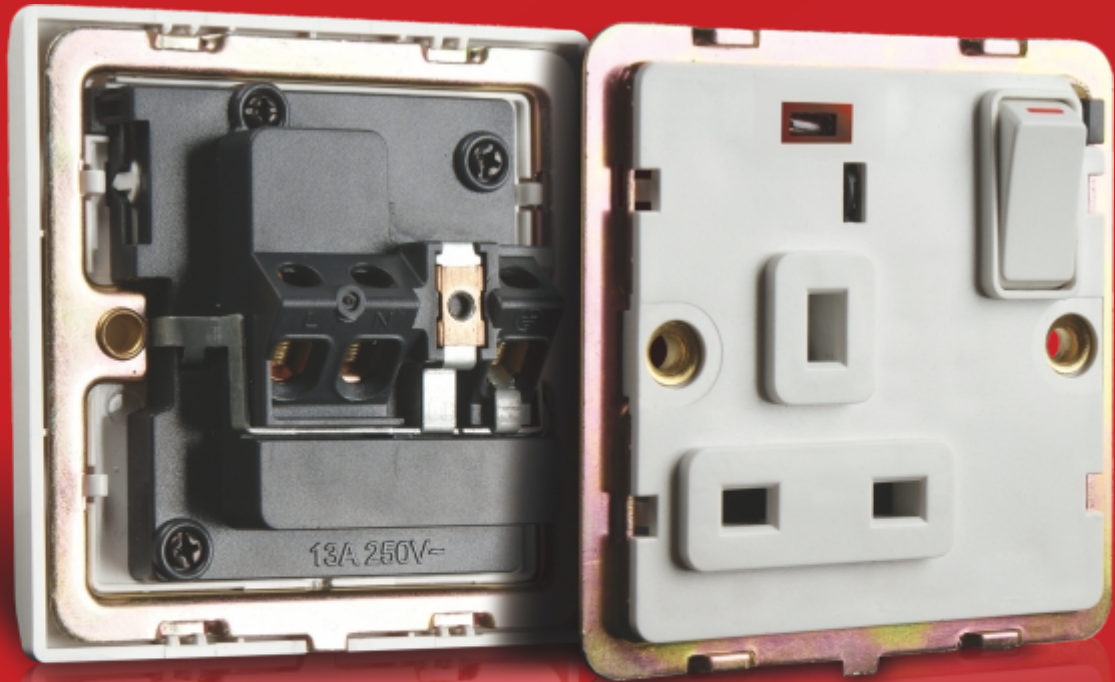

NEXTLITE®

PRODUCTS OF NEXTLITE-UAE

Switch & Socket