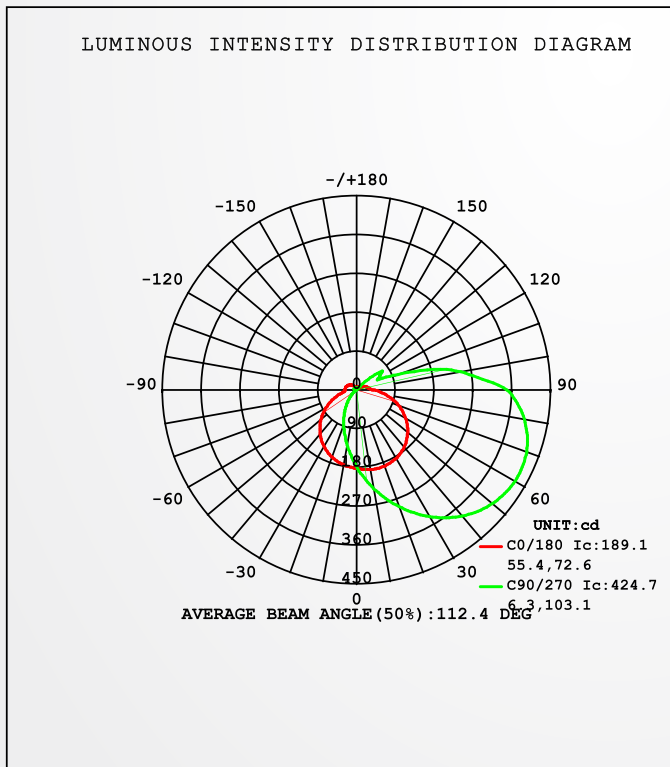

IP65

VIDEO

LED BULKHEAD

20W

specification

Product Name :	LED BULKHEAD
Model No. :	NX-MPL18-2906J-20W
Specification :	AC220-240V, 50/60Hz, 150mA, 20W
Working Temp :	-10~40(°C)
Power Factor :	0.5
CRI(ra) :	80
Body Color :	Black
Light Source :	SMD Chip
Lumen :	60-70LM/W
Life Time :	25000 hrs
Beam Angle :	100°
Product Size :	262*130*128mm
IP :	IP65
Application :	Home, Shop, Hotel...etc
Warranty :	2 years
Standard :	CE

Color Temperature:

3000K / 4000K / 6500K

20W

LUMINAIRE PHOTOMETRIC TEST REPORT

Test:U:230.27V I:0.151A P:20.41W PF:0.5876 Freq:49.99Hz Lamp Flux:1663.41x1 lm		
NAME: LED BULKHEAD	TYPE:LED	WEIGHT:
SPEC.: NX-MPL18-2906J-20W-30K	DIM.:	SERIAL No.:
MFR.: NEXLEDS	SUR.:	Shielding Angle:

DATA OF LAMP		PHOTOMETRIC DATA				Eff: 59.30 lm/W
MODEL	NX-MPL18-2906J-20W-30K	Imax (cd)	424.7	S/MH (C0/180)	1.24	
NOMINAL POWER (W)	20	LOR (%)	72.8	S/MH (C90/270)	0.60	
RATED VOLTAGE (V)	230	TOTAL FLUX (lm)	1210.3	η UP, DN (C0-180)	11.9, 48.2	
NOMINAL FLUX (lm)	1663.41	CIE CLASS	SEMI-D.	η UP, DN (C180-360)	2.4, 10.3	
LAMPS INSIDE	1	η up (%)	14.3	CIBSE SHR NOM	1.50	
TEST VOLTAGE (V)	230	η down (%)	58.5	CIBSE SHR MAX	1.55	

Flux out:388.9 lm

Height Eavg,Emax Angle:96.81deg Diameter

Note:The Curves indicate the illuminated area and the average illumination when the luminaire is at different distance.

C Range: 0 - 360DEG
C Interval: 90.0DEG
Test Speed: HIGH
Temperature:25.3DEG
Operators: NEXLEDS
Test Date:2022-04-04