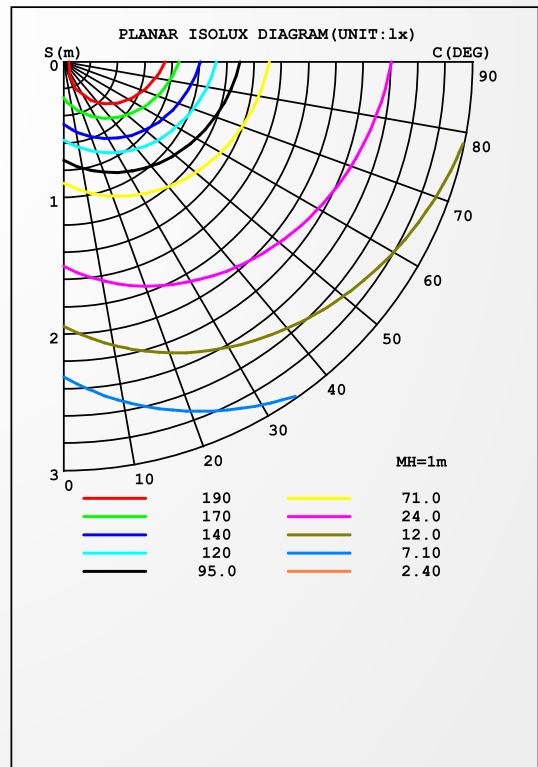

IP65

VIDEO

LED BULKHEAD

20W

specification

Product Name :	LED BULKHEAD
Model No. :	NX-MPL18-2906J-20W
Specification :	AC220-240V, 50/60Hz, 150mA, 20W
Working Temp :	-10~40(°C)
Power Factor :	0.5
CRI(ra) :	80
Body Color :	Black
Light Source :	SMD Chip
Lumen :	60-70LM/W
Life Time :	25000 hrs
Beam Angle :	100°
Product Size :	262*130*128mm
IP :	IP65
Application :	Home, Shop, Hotel...etc
Warranty :	2 years
Standard :	CE

Color Temperature:

3000K / 4000K / 6500K

20W

LUMINAIRE PHOTOMETRIC TEST REPORT

Test:U:230.27V I:0.151A P:20.41W PF:0.5876 Freq:49.99Hz Lamp Flux:1663.41x1 lm		
NAME: LED BULKHEAD	TYPE:LED	WEIGHT:
SPEC.: NX-MPL18-2906J-20W-30K	DIM.:	SERIAL No.:
MFR.: NEXLEDS	SUR.:	Shielding Angle:

DATA OF LAMP		PHOTOMETRIC DATA				Eff: 59.30 lm/W
MODEL	NX-MPL18-2906J-20W-30K	Imax (cd)	424.7	S/MH (C0/180)	1.24	
NOMINAL POWER (W)	20	LOR (%)	72.8	S/MH (C90/270)	0.60	
RATED VOLTAGE (V)	230	TOTAL FLUX (lm)	1210.3	η UP, DN (C0-180)	11.9, 48.2	
NOMINAL FLUX (lm)	1663.41	CIE CLASS	SEMI-D.	η UP, DN (C180-360)	2.4, 10.3	
LAMPS INSIDE	1	η up (%)	14.3	CIBSE SHR NOM	1.50	
TEST VOLTAGE (V)	230	η down (%)	58.5	CIBSE SHR MAX	1.55	

Flux out:388.9 lm

Height Eavg,Emax Angle:96.81deg Diameter

Note:The Curves indicate the illuminated area and the average illumination when the luminaire is at different distance.

C Range: 0 - 360DEG
C Interval: 90.0DEG
Test Speed: HIGH
Temperature:25.3DEG
Operators: NEXLEDS
Test Date:2022-04-04