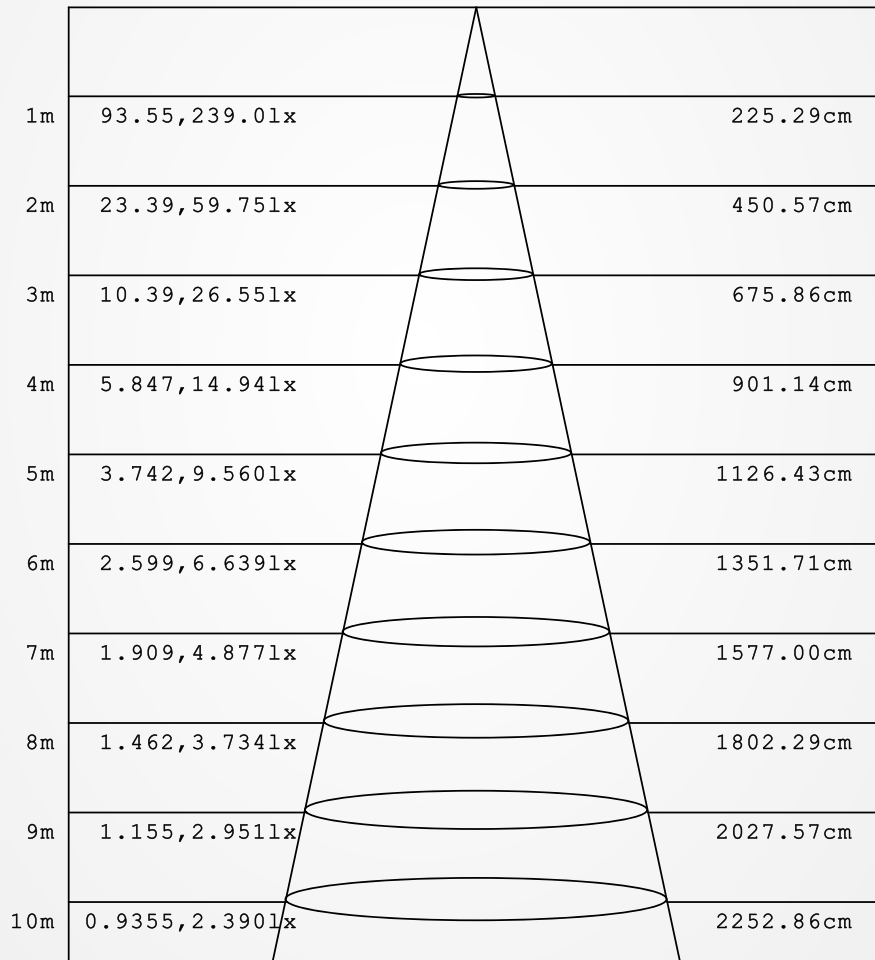

Color Temperature:

3000K / 4000K / 6500K

20W

LUMINAIRE PHOTOMETRIC TEST REPORT

Test:U:230.27V I:0.151A P:20.41W PF:0.5876 Freq:49.99Hz Lamp Flux:1663.41x1 lm		
NAME: LED BULKHEAD	TYPE:LED	WEIGHT:
SPEC.: NX-MPL18-2906J-20W-30K	DIM.:	SERIAL No.:
MFR.: NEXLEDS	SUR.:	Shielding Angle:

DATA OF LAMP		PHOTOMETRIC DATA				Eff: 59.30 lm/W
MODEL	NX-MPL18-2906J-20W-30K	Imax (cd)	424.7	S/MH (C0/180)	1.24	
NOMINAL POWER (W)	20	LOR (%)	72.8	S/MH (C90/270)	0.60	
RATED VOLTAGE (V)	230	TOTAL FLUX (lm)	1210.3	η UP, DN (C0-180)	11.9, 48.2	
NOMINAL FLUX (lm)	1663.41	CIE CLASS	SEMI-D.	η UP, DN (C180-360)	2.4, 10.3	
LAMPS INSIDE	1	η up (%)	14.3	CIBSE SHR NOM	1.50	
TEST VOLTAGE (V)	230	η down (%)	58.5	CIBSE SHR MAX	1.55	

JOIN US ON OUR FACEBOOK PAGE +

NEXTLITE PRODUCTS

20W

AAI FIGURE

Test:U:230.27V I:0.151A P:20.41W PF:0.5876 Freq:49.99Hz Lamp Flux:1663.41x1 lm		
NAME: LED BULKHEAD	TYPE:LED	WEIGHT:
SPEC.: NX-MPL18-2906J-20W-30K	DIM.:	SERIAL No.:
MFR.: NEXLEDS	SUR.:	Shielding Angle:

Flux out:388.9 lm

Height Eavg,Emax Angle:96.81deg Diameter

Note:The Curves indicate the illuminated area and the average illumination when the luminaire is at different distance.

C Range: 0 - 360DEG
C Interval: 90.0DEG
Test Speed: HIGH
Temperature:25.3DEG
Operators: NEXLEDS
Test Date:2022-04-04