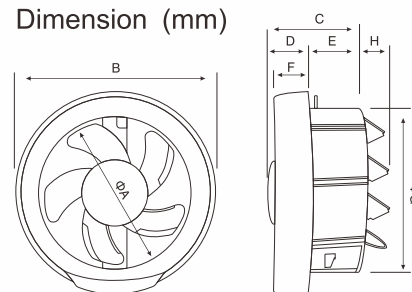

6"
18W

COPPER WIRE MOTOR

Dimension (mm)

Round Window Mounted
VENTILATING FAN

specification

Model No.	Voltage (V)	Freq (Hz)	Power (W)	Volume (m ³ /h)	Noise (dB)
NF6-RS VENTILATING FAN	220-240V	50Hz	18W	240	38

Dimension (mm)

A	B	C	D	E	F	G	H
150	212	100	47	53	38	175	30