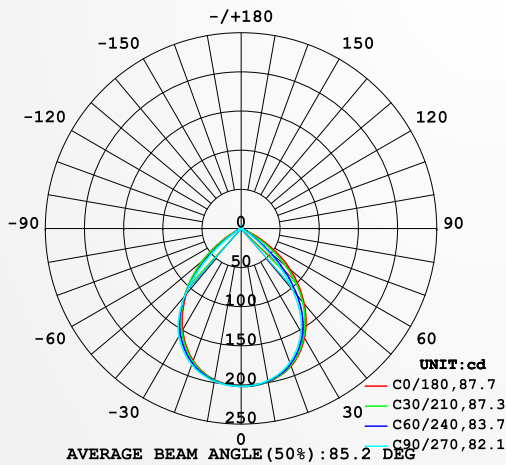

3 YEARS
WARRANTY

VIDEO

DL90
LED DOWNLIGHT

10W

specification

PRODUCT NAME :	LED DOWNLIGHT
MODEL NO. :	DL90 10W
SPECIFICATION :	AC220-240V, 50-60Hz, 10W
WORKING TEMP :	-20~50(°C)
POWER FACTOR :	>0.6
CRI(RA) :	>80
COLOR :	White
LIGHT SOURCE :	SMD
LUMEN :	100 LM/W
BEAM ANGLE :	90°
PRODUCT SIZE :	86*55mm
CUT OUT :	75mm
IP :	IP20
APPLICATION :	Home, Shop, Hotel..etc.
WARRANTY :	3 years
STANDARD :	CE

Color Temperature:

6500 / 4000K / 3000K

10W

LUMINAIRE PHOTOMETRIC TEST REPORT

NAME: DL90 LED DOWNLIGHT	TYPE:	WEIGHT:0.15KG
SPEC.: DL90 10W	DIM.:	SERIAL No.:
MFR.: NEXLEDS	SUR.:50	Shielding Angle:

DATA OF LAMP		PHOTOMETRIC DATA				Eff: 35.11 lm/W
MODEL	DL90 10W	Imax (cd)	201.8	S/MH (C0/180)	1.12	
NOMINAL POWER (W)	10	LOR (%)	100.0	S/MH (C90/270)	1.18	
RATED VOLTAGE (V)	220	TOTAL FLUX (lm)	354.10	η UP, DN (C0-180)	1.9, 47.6	
NOMINAL FLUX (lm)	354.089	CIE CLASS	DIRECT	η UP, DN (C180-360)	1.3, 49.2	
LAMPS INSIDE	1	η up (%)	3.2	CIBSE SHR NOM	1.25	
TEST VOLTAGE (V)	220	η down (%)	96.8	CIBSE SHR MAX	1.25	

LUMINOUS INTENSITY DISTRIBUTION DIAGRAM

C0 PLANE ISOLUX DIAGRAM (UNIT:lx)

C Range: 0 - 360DEG
C Interval: 15.0DEG
Test Speed: MEDIUM
Temperature: 28DEG
Operators: JACK
Test Date: 2023-03-06

γ Range: 0 - 180DEG
γ Interval: 0.5DEG
Test System: EVERFINE GO-2000B_v1 SYSTEM V2.0.407.13
Humidity: 63.0%
Test Distance: 11.565m [K=1.0000]
Remarks:

JOIN US ON OUR FACEBOOK PAGE +

NEXTLITE PRODUCTS

10W

AAI FIGURE

NAME: DL90 LED DOWNLIGHT	TYPE:	WEIGHT:0.15KG
SPEC.: DL90 10W	DIM.:	SERIAL No.:
MFR.: NEXLEDS	SUR.:50	Shielding Angle:

Flux out:244.6 lm

Height Eavg, Emax Angle:81.55deg Diameter