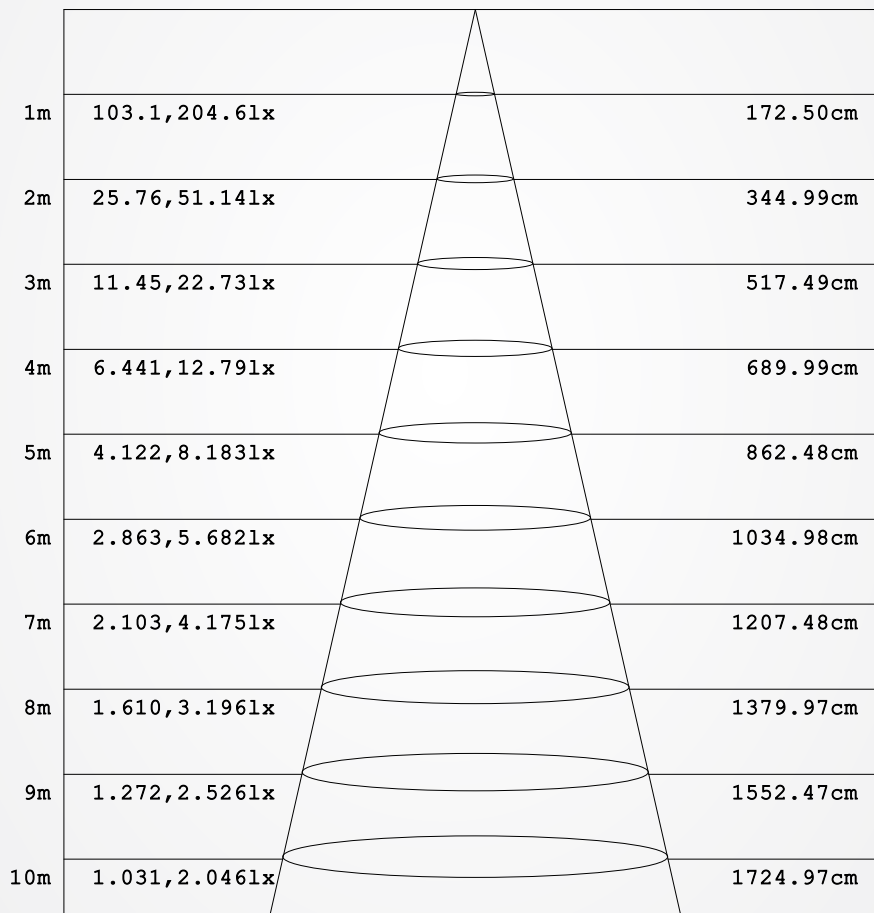

Color Temperature:

6500 / 4000K / 3000K

10W

LUMINAIRE PHOTOMETRIC TEST REPORT

NAME: DL90 LED DOWNLIGHT	TYPE:	WEIGHT:0.15KG
SPEC.: DL90 10W	DIM.:	SERIAL No.:
MFR.: NEXLEDS	SUR.:50	Shielding Angle:

DATA OF LAMP		PHOTOMETRIC DATA				Eff: 35.11 lm/W
MODEL	DL90 10W	Imax (cd)	201.8	S/MH (C0/180)	1.12	
NOMINAL POWER (W)	10	LOR (%)	100.0	S/MH (C90/270)	1.18	
RATED VOLTAGE (V)	220	TOTAL FLUX (lm)	354.10	η UP, DN (C0-180)	1.9, 47.6	
NOMINAL FLUX (lm)	354.089	CIE CLASS	DIRECT	η UP, DN (C180-360)	1.3, 49.2	
LAMPS INSIDE	1	η up (%)	3.2	CIBSE SHR NOM	1.25	
TEST VOLTAGE (V)	220	η down (%)	96.8	CIBSE SHR MAX	1.25	

JOIN US ON OUR FACEBOOK PAGE +

NEXTLITE PRODUCTS

10W

AAI FIGURE

NAME: DL90 LED DOWNLIGHT	TYPE:	WEIGHT:0.15KG
SPEC.: DL90 10W	DIM.:	SERIAL No.:
MFR.: NEXLEDS	SUR.:50	Shielding Angle:

Flux out:244.6 lm

Height Eavg, Emax Angle:81.55deg Diameter

Note: The Curves indicate the illuminated area and the average illumination when the luminaire is at different distance.

C Range: 0 - 360DEG
C Interval: 15.0DEG
Test Speed: MEDIUM
Temperature: 28DEG
Operators: JACK
Test Date: 2023-03-06

γ Range: 0 - 180DEG
γ Interval: 0.5DEG
Test System: EVERFINE GO-2000B_v1 SYSTEM V2.0.407.13
Humidity: 63.0%
Test Distance: 11.565m [K=1.0000]
Remarks:

JOIN US ON OUR
FACEBOOK PAGE +

NEXTLITE PRODUCTS