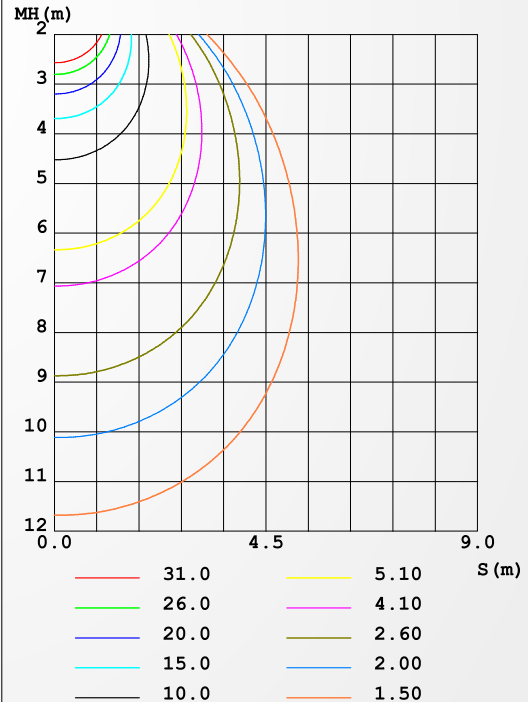

3 YEARS
WARRANTY

VIDEO

DL90
LED DOWNLIGHT

10W

specification

PRODUCT NAME :	LED DOWNLIGHT
MODEL NO. :	DL90 10W
SPECIFICATION :	AC220-240V, 50-60Hz, 10W
WORKING TEMP :	-20~50(°C)
POWER FACTOR :	>0.6
CRI(RA) :	>80
COLOR :	White
LIGHT SOURCE :	SMD
LUMEN :	100 LM/W
BEAM ANGLE :	90°
PRODUCT SIZE :	86*55mm
CUT OUT :	75mm
IP :	IP20
APPLICATION :	Home, Shop, Hotel..etc.
WARRANTY :	3 years
STANDARD :	CE

Color Temperature:

6500 / 4000K / 3000K

10W

LUMINAIRE PHOTOMETRIC TEST REPORT

NAME: DL90 LED DOWNLIGHT	TYPE:	WEIGHT:0.15KG
SPEC.: DL90 10W	DIM.:	SERIAL No.:
MFR.: NEXLEDS	SUR.:50	Shielding Angle:

DATA OF LAMP		PHOTOMETRIC DATA				Eff: 35.11 lm/W
MODEL	DL90 10W	Imax (cd)	201.8	S/MH (C0/180)	1.12	
NOMINAL POWER (W)	10	LOR (%)	100.0	S/MH (C90/270)	1.18	
RATED VOLTAGE (V)	220	TOTAL FLUX (lm)	354.10	η UP, DN (C0-180)	1.9, 47.6	
NOMINAL FLUX (lm)	354.089	CIE CLASS	DIRECT	η UP, DN (C180-360)	1.3, 49.2	
LAMPS INSIDE	1	η up (%)	3.2	CIBSE SHR NOM	1.25	
TEST VOLTAGE (V)	220	η down (%)	96.8	CIBSE SHR MAX	1.25	

LUMINOUS INTENSITY DISTRIBUTION DIAGRAM

C0 PLANE ISOLUX DIAGRAM (UNIT:lx)

C Range: 0 - 360DEG
C Interval: 15.0DEG
Test Speed: MEDIUM
Temperature: 28DEG
Operators: JACK
Test Date: 2023-03-06

γ Range: 0 - 180DEG
γ Interval: 0.5DEG
Test System: EVERFINE GO-2000B_v1 SYSTEM V2.0.407.13
Humidity: 63.0%
Test Distance: 11.565m [K=1.0000]
Remarks:

JOIN US ON OUR FACEBOOK PAGE +

NEXTLITE PRODUCTS

10W

AAI FIGURE

NAME: DL90 LED DOWNLIGHT	TYPE:	WEIGHT:0.15KG
SPEC.: DL90 10W	DIM.:	SERIAL No.:
MFR.: NEXLEDS	SUR.:50	Shielding Angle:

Flux out:244.6 lm

Height Eavg, Emax Angle:81.55deg Diameter