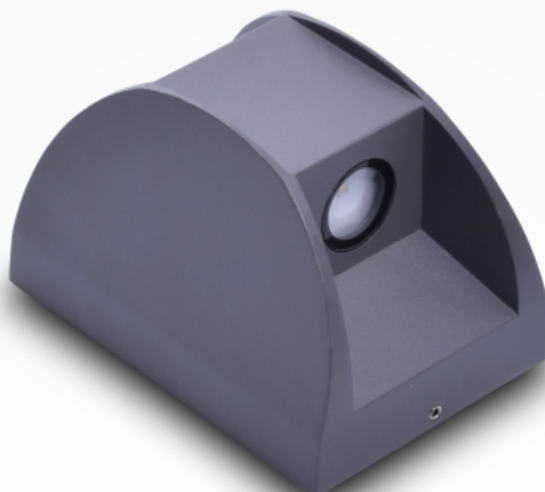

3 YEARS
WARRANTY

IP65

WL29 Video

WL29
LED WALL LIGHT

6W

specification

PRODUCT NAME :	LED WALL LIGHT
MODEL NO. :	WL29 6W
SPECIFICATION :	AC200-240V,50-60Hz;6W
WORKING TEMP :	-20-50(°C)
POWER FACTOR :	>0.6
CRI(RA) :	>80
COLOR :	Gray
LIGHT SOURCE :	COB
LUMEN :	80LM/W
BEAM ANGLE :	30°
PRODUCT SIZE :	90*85*125mm
IP :	IP65
APPLICATION :	Garden, Plaza, Villa.. etc.
WARRANTY :	3 years
STANDARD :	CE