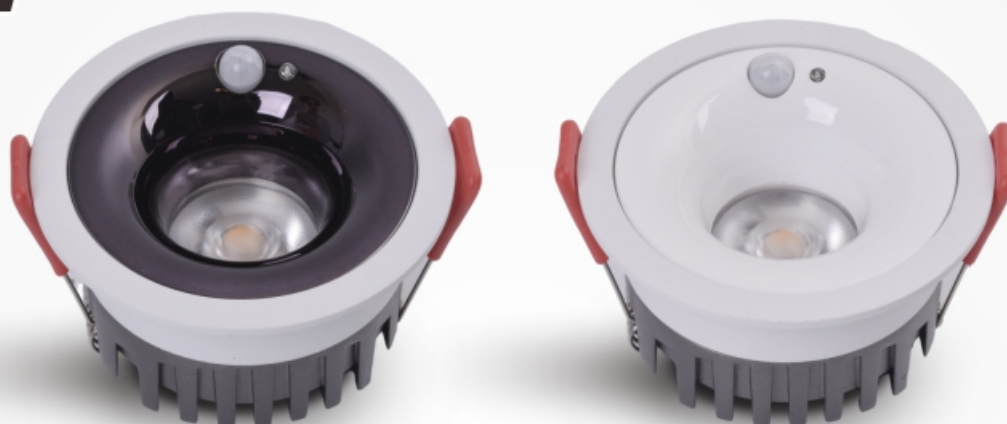

3 YEARS
WARRANTY

VIDEO

METRO
COB96-R

12W

specification

PRODUCT NAME :	METRO LED DOWNLIGHT
MODEL NO. :	COB96-R 12W
SPECIFICATION :	AC220-240V, 50-60Hz, 12W
WORKING TEMP :	-20~50(°C)
POWER FACTOR :	>0.6
CRI(RA) :	>80
COLOR :	White+White/White+Gun metal
LIGHT SOURCE :	COB
LUMEN :	90 LM/W
BEAM ANGLE :	24°
PRODUCT SIZE :	85*50mm
CUT OUT :	75mm
IP :	IP20
APPLICATION :	Home, Shop, Hotel..etc
WARRANTY :	5 years
STANDARD :	CE

Color Temperature:

6500 / 4000K / 3000K