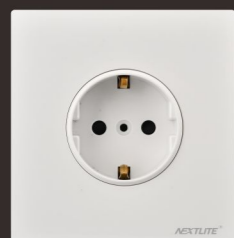

ROYAL RANGE
switch socket

NEXTLITE[®]
PRODUCTS OF NEXTLITE

XR301
1 gang 1 way with LED

XR302
1 gang 2 way with LED

XR303
2 gang 1 way with LED

XR304
2 gang 2 way with LED

XR305
3 gang 1 way with LED

XR307
4gang 1 way with LED

Xr308
4 gang 2 way with LED

XR317
Door Bell Switch

NEXTLITE[®]
PRODUCTS OF NEXTLITE

ROYAL RANGE
switch socket

XR401

Blank Plate, 3x3

XR407U

13A 1 gang switched multi-function socket, single pole, with neon

XR407DU

5 pin multi-function switched socket with neon

XR407U1

13A 1 gang switched multi-function socket, single pole, with neon + 1 USB

XR450

Europe socket

NEXTLITE[®]
PRODUCTS OF NEXTLITE

ROYAL RANGE
switch socket

XR327

45A 1 gang switched socket, double pole with neon

NEXTLITE[®]
PRODUCTS OF NEXTLITE

ROYAL RANGE
switch socket