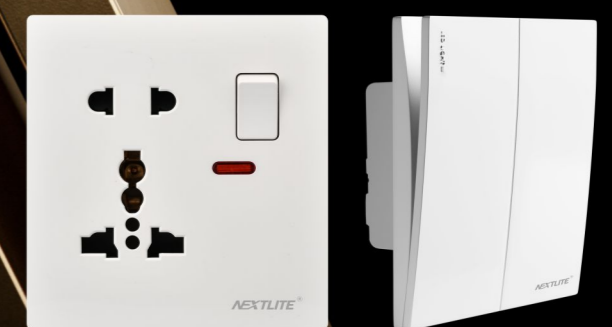

NEXTLITE®
PRODUCTS OF NEXTLITE

NEXTLITE®
PRODUCTS OF NEXTLITE

www.nextlite.com
sales@nextlite.com

ROYAL RANGE
switch socket