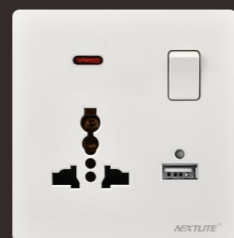

ROYAL RANGE
switch socket

NEXTLITE[®]
PRODUCTS OF NEXTLITE

XR301
1 gang 1 way with LED

XR302
1 gang 2 way with LED

XR303
2 gang 1 way with LED

XR304
2 gang 2 way with LED

XR305
3 gang 1 way with LED

XR307
4gang 1 way with LED

Xr308
4 gang 2 way with LED

XR317
Door Bell Switch

NEXTLITE[®]
PRODUCTS OF NEXTLITE

ROYAL RANGE
switch socket

XR401

Blank Plate, 3x3

XR407U

13A 1 gang switched multi-function socket, single pole, with neon

XR407DU

5 pin multi-function switched socket with neon

XR407U1

13A 1 gang switched multi-function socket, single pole, with neon + 1 USB

XR450

Europe socket

NEXTLITE[®]
PRODUCTS OF NEXTLITE

ROYAL RANGE
switch socket