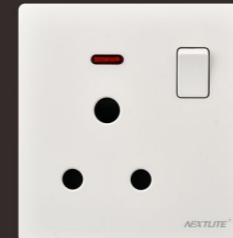

ROYAL RANGE
switch socket

NEXTLITE[®]
PRODUCTS OF NEXTLITE

XR301
1 gang 1 way with LED

XR302
1 gang 2 way with LED

XR303
2 gang 1 way with LED

XR304
2 gang 2 way with LED

XR305
3 gang 1 way with LED

XR307
4gang 1 way with LED

Xr308
4 gang 2 way with LED

XR317
Door Bell Switch

NEXTLITE[®]
PRODUCTS OF NEXTLITE

ROYAL RANGE
switch socket

XR401

Blank Plate, 3x3

XR407U

13A 1 gang switched multi-function socket, single pole, with neon

XR407DU

5 pin multi-function switched socket with neon

XR407U1

13A 1 gang switched multi-function socket, single pole, with neon + 1 USB

XR450

Europe socket

NEXTLITE[®]
PRODUCTS OF NEXTLITE

ROYAL RANGE
switch socket

XR327

45A 1 gang switched socket, double pole with neon

NEXTLITE[®]
PRODUCTS OF NEXTLITE

ROYAL RANGE
switch socket