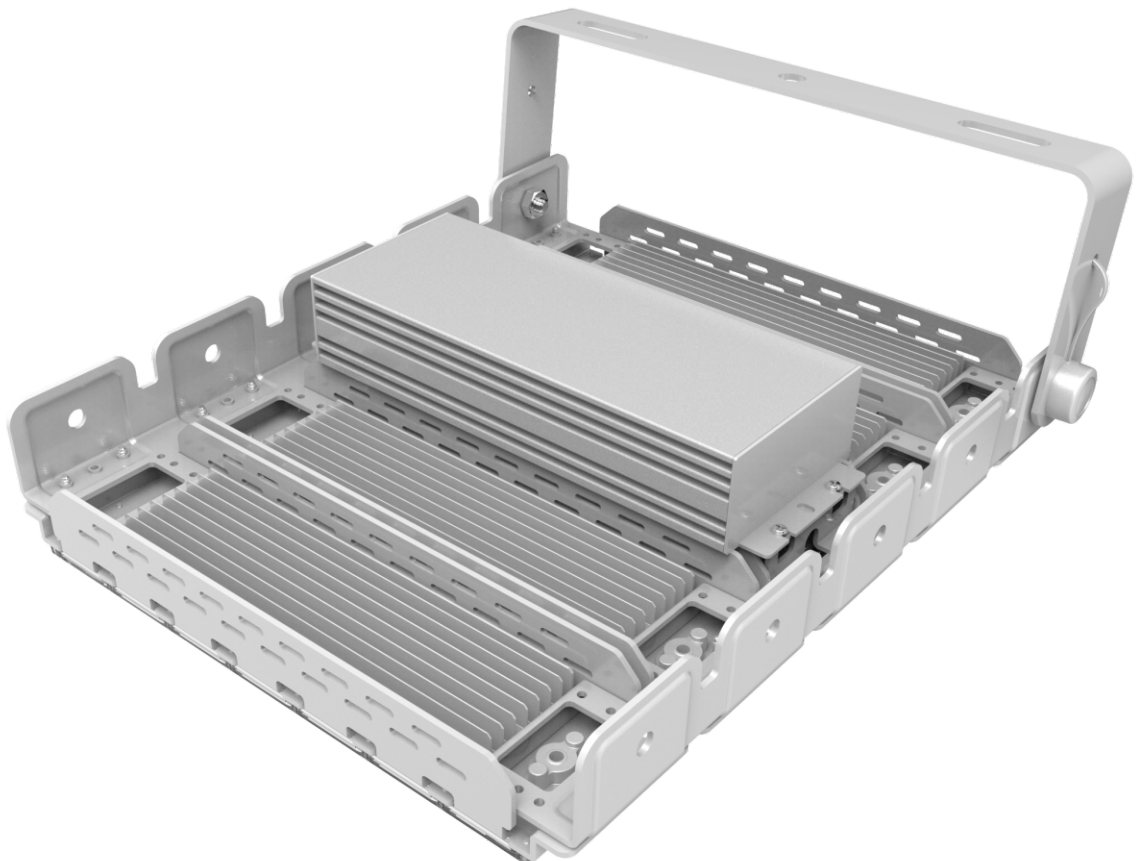

NX-TFL-240S

LED Flood Light 240W

Product Overview

Specification

Related Power: 240W

System Power: 230W

Efficacy(LPW): 135lm/W \pm 3%

Lumens Output: 31,050LM \pm 3%

Input Voltage: AC100-277V

Power Factor: >0.93

Operating Temp.: -30°C~+40°C

Humidity: 15%~95%

Beam Angle: 60deg, 90deg, 90*100deg

Color temperature: 2500-6500K

CRI: Ra70/80/90

Lumen Maintenance: L70>50,000Hrs

IP rating: 66

Certification: CE RoHS

Storing Temp.: -40~+80°C

Warranty: 5 years

Package

Inner carton: 355*355*475mm (1PC/CTN)

Outer carton: 340*80*455mm (4PCS/CTN)