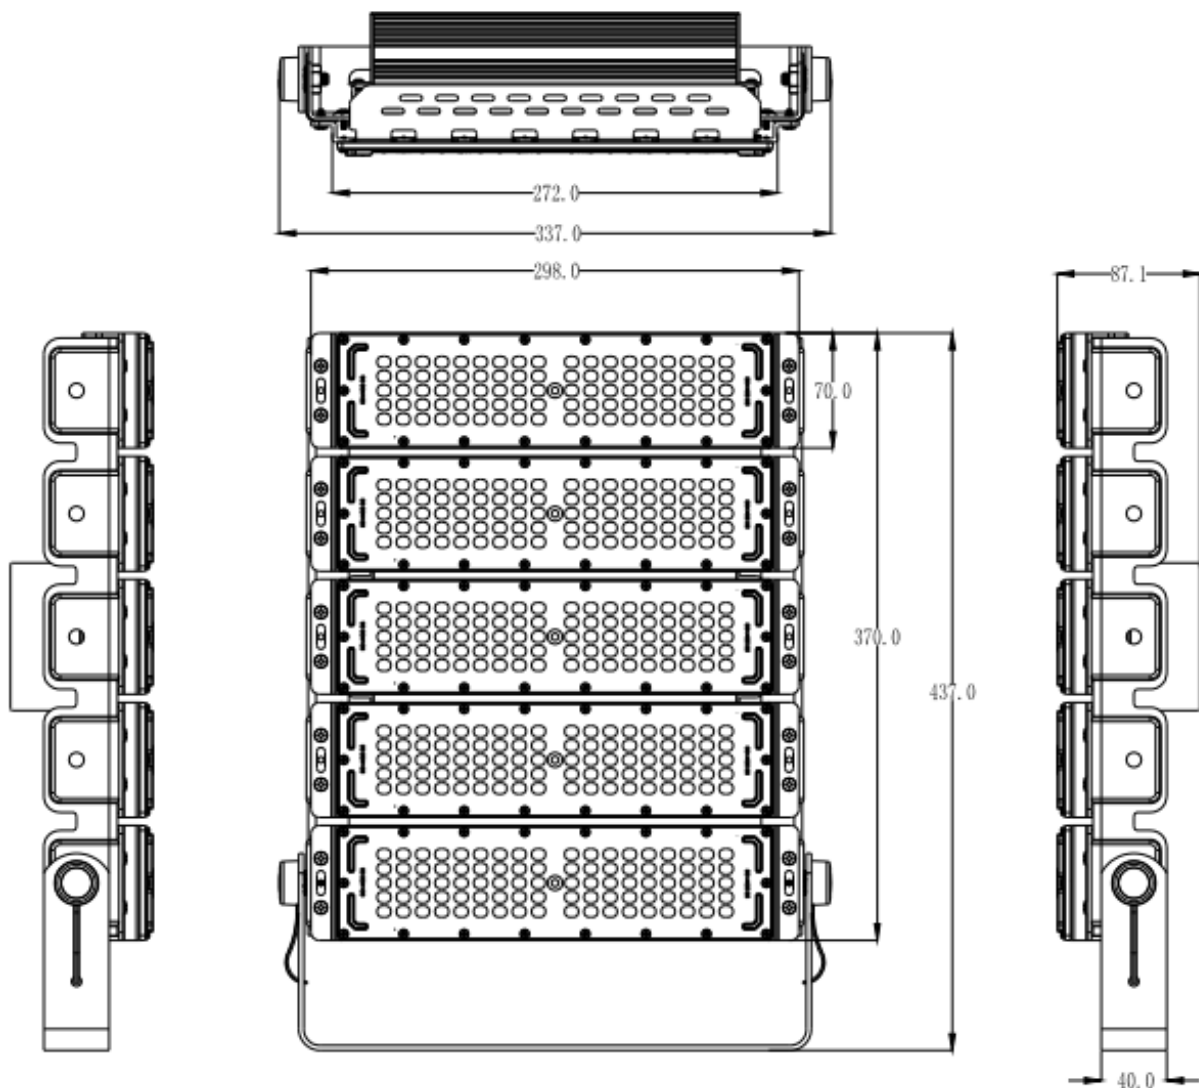

NX-TFL-240S

LED Flood Light 240W

Product Overview

Specification

Related Power: 240W

System Power: 230W

Efficacy(LPW): 135lm/W \pm 3%

Lumens Output: 31,050LM \pm 3%

Input Voltage: AC100-277V

Power Factor: >0.93

Operating Temp.: -30°C~+40°C

Humidity: 15%~95%

Beam Angle: 60deg, 90deg, 90*100deg

Color temperature: 2500-6500K

CRI: Ra70/80/90

Lumen Maintenance: L70>50,000Hrs

IP rating: 66

Certification: CE RoHS

Storing Temp.: -40~+80°C

Warranty: 5 years

Package

Inner carton: 355*355*475mm (1PC/CTN)

Outer carton: 340*80*455mm (4PCS/CTN)