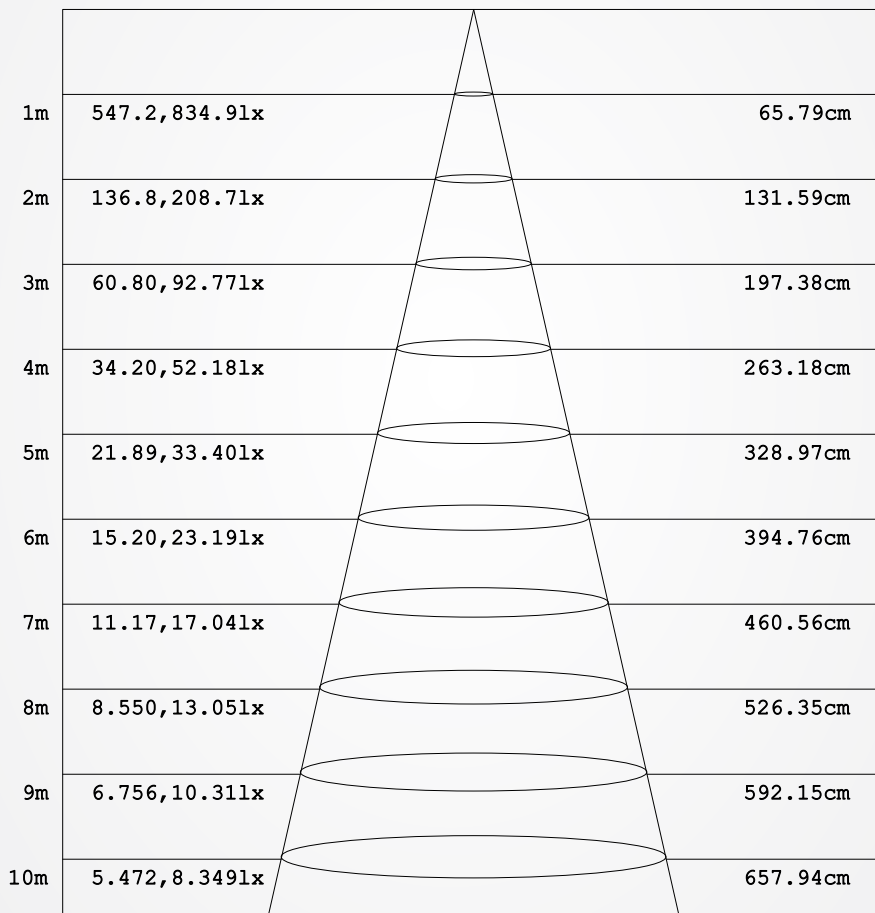

2 YEARS
WARRANTY

VIDEO

NX-Y5GL-H-5W
LED SURFACED DOWNLIGHT

5W

specification

PRODUCT NAME :	LED Surfaced Downlight
MODEL NO. :	NX-Y5GL-H-5W WH / NX-Y5GL-H-5W BK
SPECIFICATION :	AC220-240V, 50/60Hz , 40mA, 5W
WORKING TEMP :	-10~40(°C)
POWER FACTOR :	0.5
CRI(RA) :	≥90
COLOR :	White Color / Black Color
LIGHT SOURCE :	COB Chip
LUMEN :	350 lm
LIFE TIME :	25,000 Hrs
BEAM ANGLE :	36°
PRODUCT SIZE :	98* 64mm
IP :	IP20
APPLICATION :	Home, Shop, Hotel...etc
WARRANTY :	2 years
STANDARD :	CE

Color Temperature:

6500K / 4000K / 3000K

5W

LUMINAIRE PHOTOMETRIC TEST REPORT

NAME: LED SURFACED DOWNLIGHT	TYPE:	WEIGHT:
SPEC.: NX-Y5GL-H-5W	DIM.:	SERIAL No.:G22071825
MFR.: NEXLEDS	SUR.:	Shielding Angle:

JOIN US ON OUR
FACEBOOK PAGE +

NEXTLITE PRODUCTS

5W

AAI FIGURE

NAME: LED SURFACED DOWNLIGHT	TYPE:	WEIGHT:
SPEC.: NX-Y5GL-H-5W	DIM.:	SERIAL No.:G22071825
MFR.: NEXLEDS	SUR.:	Shielding Angle:

Flux out:203.8 lm

Height Eavg, Emax Angle:36.42deg Diameter

Note:The Curves indicate the illuminated area and the average illumination when the luminaire is at different distance.

C Range: 0 - 360DEG
C Interval: 30.0DEG
Test Speed: HIGH
Temperature:25.3DEG
Operators:DAMIN
Test Date:2022-07-18