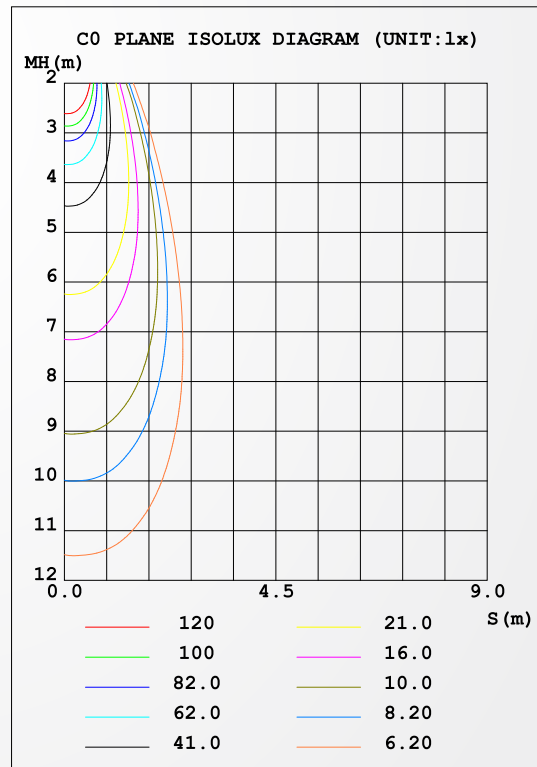

2 YEARS
WARRANTY

VIDEO

NX-Y5GL-H-5W
LED SURFACED DOWNLIGHT

5W

specification

PRODUCT NAME :	LED Surfaced Downlight
MODEL NO. :	NX-Y5GL-H-5W WH / NX-Y5GL-H-5W BK
SPECIFICATION :	AC220-240V, 50/60Hz , 40mA, 5W
WORKING TEMP :	-10~40(°C)
POWER FACTOR :	0.5
CRI(RA) :	≥90
COLOR :	White Color / Black Color
LIGHT SOURCE :	COB Chip
LUMEN :	350 lm
LIFE TIME :	25,000 Hrs
BEAM ANGLE :	36°
PRODUCT SIZE :	98* 64mm
IP :	IP20
APPLICATION :	Home, Shop, Hotel...etc
WARRANTY :	2 years
STANDARD :	CE

Color Temperature:

6500K / 4000K / 3000K

5W

LUMINAIRE PHOTOMETRIC TEST REPORT

NAME: LED SURFACED DOWNLIGHT	TYPE:	WEIGHT:
SPEC.: NX-Y5GL-H-5W	DIM.:	SERIAL No.:G22071825
MFR.: NEXLEDS	SUR.:	Shielding Angle:

DATA OF LAMP		PHOTOMETRIC DATA			
MODEL	NX-Y5GL-H-5W	Imax (cd)	838.1	S/MH (C0/180)	0.59
NOMINAL POWER (W)	5	LOR (%)	100.0	S/MH (C90/270)	0.61
RATED VOLTAGE (V)	220	TOTAL FLUX (lm)	363.05	η UP, DN (C0-180)	0.2, 48.0
NOMINAL FLUX (lm)	363.055	CIE CLASS	DIRECT	η UP, DN (C180-360)	0.1, 51.8
LAMPS INSIDE	1	η up (%)	0.3	CIBSE SHR NOM	0.50
TEST VOLTAGE (V)	220	η down (%)	99.7	CIBSE SHR MAX	0.60

Height Eavg, Emax Angle:36.42deg Diameter

Note:The Curves indicate the illuminated area and the average illumination when the luminaire is at different distance.

C Range: 0 - 360DEG
C Interval: 30.0DEG
Test Speed: HIGH
Temperature:25.3DEG
Operators:DAMIN
Test Date:2022-07-18