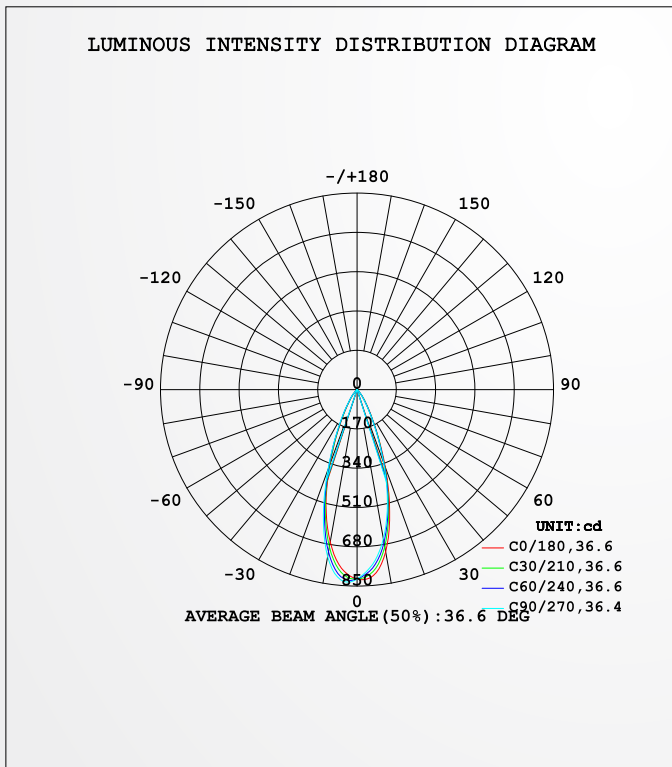

2 YEARS
WARRANTY

VIDEO

NX-Y5GL-H-5W
LED SURFACED DOWNLIGHT

5W

specification

PRODUCT NAME :	LED Surfaced Downlight
MODEL NO. :	NX-Y5GL-H-5W WH / NX-Y5GL-H-5W BK
SPECIFICATION :	AC220-240V, 50/60Hz , 40mA, 5W
WORKING TEMP :	-10~40(°C)
POWER FACTOR :	0.5
CRI(RA) :	≥90
COLOR :	White Color / Black Color
LIGHT SOURCE :	COB Chip
LUMEN :	350 lm
LIFE TIME :	25,000 Hrs
BEAM ANGLE :	36°
PRODUCT SIZE :	98* 64mm
IP :	IP20
APPLICATION :	Home, Shop, Hotel...etc
WARRANTY :	2 years
STANDARD :	CE

Color Temperature:

6500K / 4000K / 3000K

5W

LUMINAIRE PHOTOMETRIC TEST REPORT

NAME: LED SURFACED DOWNLIGHT	TYPE:	WEIGHT:
SPEC.: NX-Y5GL-H-5W	DIM.:	SERIAL No.:G22071825
MFR.: NEXLEDS	SUR.:	Shielding Angle:

DATA OF LAMP		PHOTOMETRIC DATA			
MODEL	NX-Y5GL-H-5W	Imax (cd)	838.1	S/MH (C0/180)	0.59
NOMINAL POWER (W)	5	LOR (%)	100.0	S/MH (C90/270)	0.61
RATED VOLTAGE (V)	220	TOTAL FLUX (lm)	363.05	η UP, DN (C0-180)	0.2, 48.0
NOMINAL FLUX (lm)	363.055	CIE CLASS	DIRECT	η UP, DN (C180-360)	0.1, 51.8
LAMPS INSIDE	1	η up (%)	0.3	CIBSE SHR NOM	0.50
TEST VOLTAGE (V)	220	η down (%)	99.7	CIBSE SHR MAX	0.60

Height Eavg, Emax Angle:36.42deg Diameter

Note:The Curves indicate the illuminated area and the average illumination when the luminaire is at different distance.

C Range: 0 - 360DEG
C Interval: 30.0DEG
Test Speed: HIGH
Temperature:25.3DEG
Operators:DAMIN
Test Date:2022-07-18