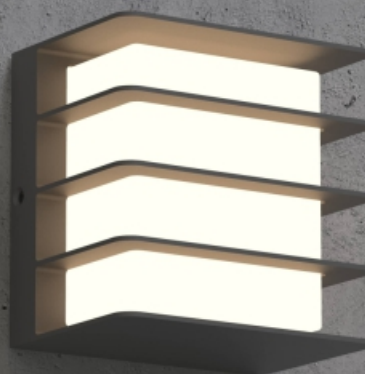

3 YEARS
WARRANTY

VIDEO

IP65

12W

WL76

LED Wall Light

specification

PRODUCT NAME :	LED WALL LIGHT
MODEL NO. :	WL76 12W
SPECIFICATION :	AC220-240V, 50-60Hz, 12W
WORKING TEMP :	-20~50(°C)
POWER FACTOR :	>0.6
CRI(RA) :	>80
COLOR :	Black
LIGHT SOURCE :	SMD
LUMEN :	80 LM/W
LIFE TIME :	30000 Hrs
BEAM ANGLE :	120°
PRODUCT SIZE :	120*85*120mm
IP :	IP65
APPLICATION :	Garden, Front door, Balcony..etc.
WARRANTY :	3 years
STANDARD :	CE

Color Temperature:

6500K / 4000K / 3000K

NEXTLITE PRODUCTS