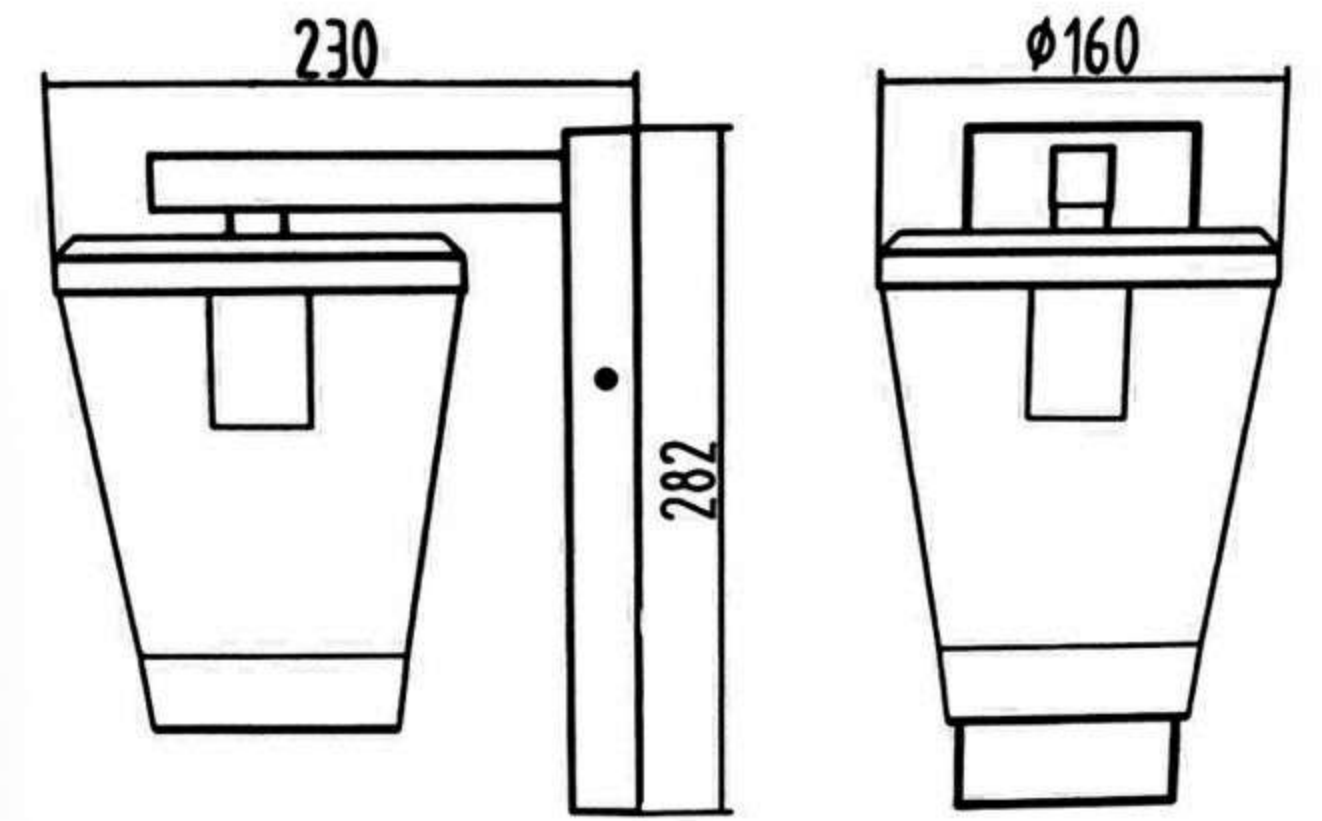

3 YEARS
WARRANTY

Outdoor Light

E27

specification

PRODUCTS NAME :	OUTDOOR LIGHTING
MODEL NO. :	NX-39212 E27
SPECIFICATION :	AC100 - 240V; 50/60Hz; E27 Max. 60W
POWER :	E27 Max. 60W
CRI (ra) :	>80
COLOR :	Black Color
IP :	IP44
PRODUCT SIZE :	160 x 230 x 282mm
MATERIAL :	Aluminum body + PC Shell
STANDARD :	CE
WARRANTY :	3years

Color Temperature:

E27 Max. 60W