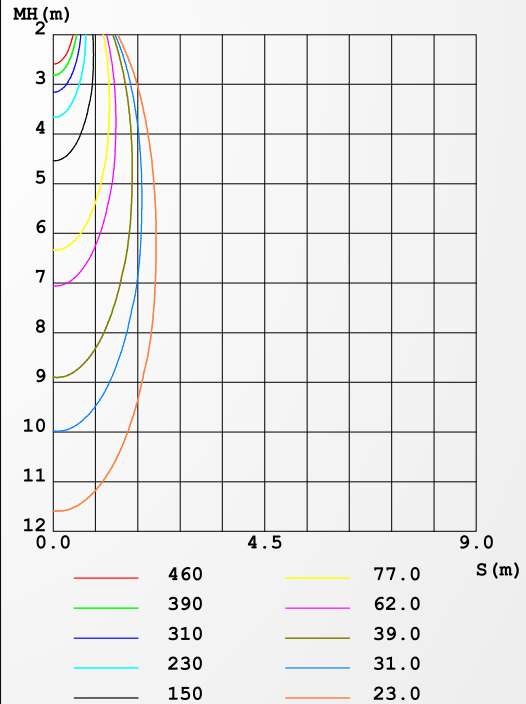

3 YEARS
WARRANTY

VIDEO

COB69
Ceiling Downlight

12W

specification

PRODUCT NAME :	LED CEILING DOWNLIGHT
MODEL NO. :	COB69 12W
SPECIFICATION :	AC220-240V, 50-60Hz, 12W
WORKING TEMP :	-20-50(°C)
POWER FACTOR :	>0.6
CRI(RA) :	>80
COLOR :	White+Rose GD/Silver/Black , Black+Rose GD/Silver/Black
LIGHT SOURCE :	COB
LUMEN :	100LM/W
BEAM ANGLE :	30°
PRODUCT SIZE :	94*150mm
IP :	IP20
APPLICATION :	Home, shop, hotel..etc.
WARRANTY :	3 years
STANDARD :	CE

Color Temperature:

6500K-4000K-3000K Changeable

12W

LUMINAIRE PHOTOMETRIC TEST REPORT

NAME: LED CEILING DOWNLIGHT	TYPE:	WEIGHT:0.41KG
SPEC.: COB69 12W	DIM.:	SERIAL No.:
MFR.: NEXLEDS	SUR.:	Shielding Angle:

DATA OF LAMP		PHOTOMETRIC DATA				Eff: 99.46 lm/W
MODEL	COB69 12W	Imax (cd)	3071	S/MH (C0/180)	0.47	
NOMINAL POWER (W)	12	LOR (%)	100.0	S/MH (C90/270)	0.48	
RATED VOLTAGE (V)	220	TOTAL FLUX (lm)	1131.8	η UP, DN (C0-180)	2.1, 48.0	
NOMINAL FLUX (lm)	1131.82	CIE CLASS	DIRECT	η UP, DN (C180-360)	1.2, 48.8	
LAMPS INSIDE	1	η up (%)	3.3	CIBSE SHR NOM	0.50	
TEST VOLTAGE (V)	220	η down (%)	96.7	CIBSE SHR MAX	0.50	

LUMINOUS INTENSITY DISTRIBUTION DIAGRAM

C0 PLANE ISOLUX DIAGRAM (UNIT:lx)

C Range: 0 - 360DEG
 C Interval: 22.5DEG
 Test Speed: MEDIUM
 Temperature: 28DEG
 Operators: JACK
 Test Date: 08 October 2022

γ Range: 0 - 180DEG
 γ Interval: 0.5DEG
 Test System: EVERFINE GO-2000B_V1 SYSTEM V2.0.407.13
 Humidity: 63.0%
 Test Distance: 11.565m [K=1.0000]
 Remarks: