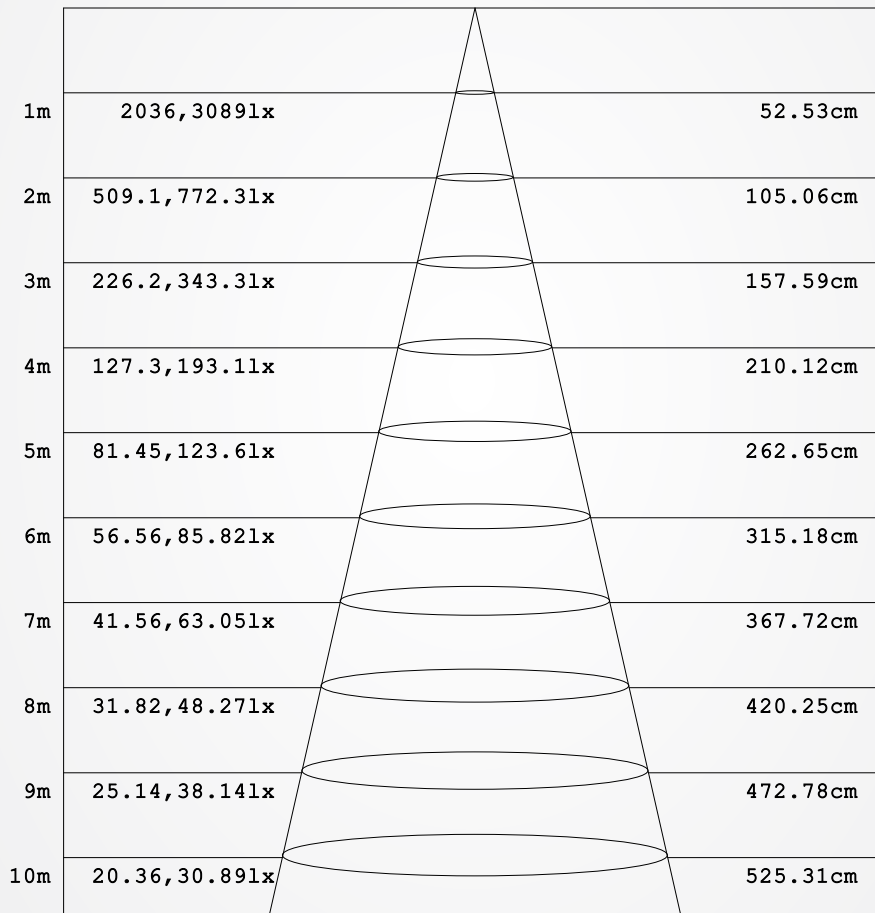

Color Temperature:

6500K-4000K-3000K Changeable

12W

LUMINAIRE PHOTOMETRIC TEST REPORT

NAME: LED CEILING DOWNLIGHT	TYPE:	WEIGHT:0.41KG
SPEC.: COB69 12W	DIM.:	SERIAL No.:
MFR.: NEXLEDS	SUR.:	Shielding Angle:

DATA OF LAMP		PHOTOMETRIC DATA				Eff: 99.46 lm/W
MODEL	COB69 12W	Imax (cd)	3071	S/MH (C0/180)	0.47	
NOMINAL POWER (W)	12	LOR (%)	100.0	S/MH (C90/270)	0.48	
RATED VOLTAGE (V)	220	TOTAL FLUX (lm)	1131.8	η UP, DN (C0-180)	2.1, 48.0	
NOMINAL FLUX (lm)	1131.82	CIE CLASS	DIRECT	η UP, DN (C180-360)	1.2, 48.8	
LAMPS INSIDE	1	η up (%)	3.3	CIBSE SHR NOM	0.50	
TEST VOLTAGE (V)	220	η down (%)	96.7	CIBSE SHR MAX	0.50	

LUMINOUS INTENSITY DISTRIBUTION DIAGRAM

C0 PLANE ISOLUX DIAGRAM (UNIT:lx)

C Range: 0 - 360DEG
 C Interval: 22.5DEG
 Test Speed: MEDIUM
 Temperature: 28DEG
 Operators: JACK
 Test Date: 08 October 2022

γ Range: 0 - 180DEG
 γ Interval: 0.5DEG
 Test System: EVERFINE GO-2000B_V1 SYSTEM V2.0.407.13
 Humidity: 63.0%
 Test Distance: 11.565m [K=1.0000]
 Remarks:

JOIN US ON OUR FACEBOOK PAGE +

NEXTLITE PRODUCTS

12W

AAI FIGURE

NAME: LED CEILING DOWNLIGHT	TYPE:	WEIGHT:0.41KG
SPEC.: COB69 12W	DIM.:	SERIAL No.:
MFR.: NEXLEDS	SUR.:	Shielding Angle:

Flux out:459.3 lm

Note:The Curves indicate the illuminated area and the average illumination when the luminaire is at different distance.