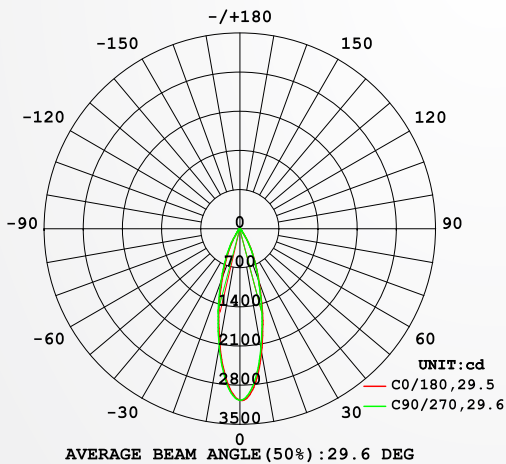

3 YEARS
WARRANTY

VIDEO

COB69
Ceiling Downlight

12W

specification

PRODUCT NAME :	LED CEILING DOWNLIGHT
MODEL NO. :	COB69 12W
SPECIFICATION :	AC220-240V, 50-60Hz, 12W
WORKING TEMP :	-20-50(°C)
POWER FACTOR :	>0.6
CRI(RA) :	>80
COLOR :	White+Rose GD/Silver/Black , Black+Rose GD/Silver/Black
LIGHT SOURCE :	COB
LUMEN :	100LM/W
BEAM ANGLE :	30°
PRODUCT SIZE :	94*150mm
IP :	IP20
APPLICATION :	Home, shop, hotel..etc.
WARRANTY :	3 years
STANDARD :	CE

Color Temperature:

6500K-4000K-3000K Changeable

12W

LUMINAIRE PHOTOMETRIC TEST REPORT

NAME: LED CEILING DOWNLIGHT	TYPE:	WEIGHT:0.41KG
SPEC.: COB69 12W	DIM.:	SERIAL No.:
MFR.: NEXLEDS	SUR.:	Shielding Angle:

DATA OF LAMP		PHOTOMETRIC DATA				Eff: 99.46 lm/W
MODEL	COB69 12W	Imax (cd)	3071	S/MH (C0/180)	0.47	
NOMINAL POWER (W)	12	LOR (%)	100.0	S/MH (C90/270)	0.48	
RATED VOLTAGE (V)	220	TOTAL FLUX (lm)	1131.8	η UP, DN (C0-180)	2.1, 48.0	
NOMINAL FLUX (lm)	1131.82	CIE CLASS	DIRECT	η UP, DN (C180-360)	1.2, 48.8	
LAMPS INSIDE	1	η up (%)	3.3	CIBSE SHR NOM	0.50	
TEST VOLTAGE (V)	220	η down (%)	96.7	CIBSE SHR MAX	0.50	

LUMINOUS INTENSITY DISTRIBUTION DIAGRAM

C0 PLANE ISOLUX DIAGRAM (UNIT:lx)

C Range: 0 - 360DEG
 C Interval: 22.5DEG
 Test Speed: MEDIUM
 Temperature: 28DEG
 Operators: JACK
 Test Date: 08 October 2022

γ Range: 0 - 180DEG
 γ Interval: 0.5DEG
 Test System: EVERFINE GO-2000B_V1 SYSTEM V2.0.407.13
 Humidity: 63.0%
 Test Distance: 11.565m [K=1.0000]
 Remarks: