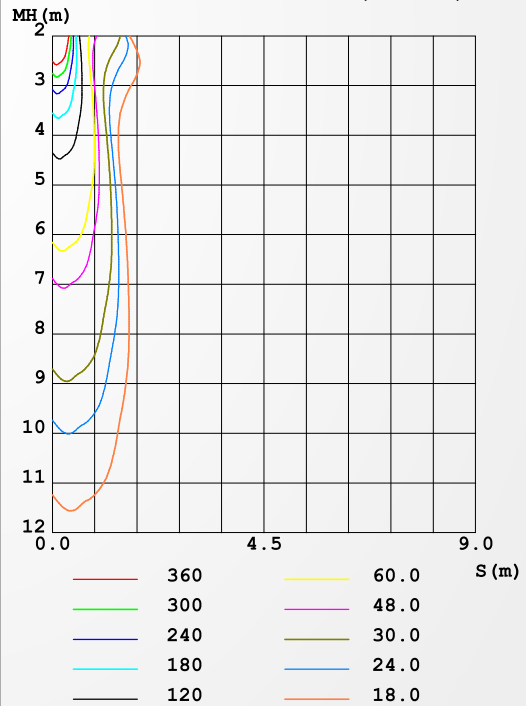

Color Temperature:

6500-4000K-3000K (3CCT) Changeable

7W

LUMINAIRE PHOTOMETRIC TEST REPORT

NAME: LED DOWNLIGHT	TYPE: COB	WEIGHT:
SPEC.: ZM031-3CCT 7W	DIM.:	SERIAL No.:
MFR.: NEXLEDS	SUR.: 4.5	Shielding Angle:

DATA OF LAMP		PHOTOMETRIC DATA			
MODEL	ZM031-3CCT 7W	Imax (cd)	2350	S/MH (C0/180)	0.26
NOMINAL POWER (W)	7	LOR (%)	100.0	S/MH (C90/270)	0.33
RATED VOLTAGE (V)	220	TOTAL FLUX (lm)	589.71	η UP, DN (C0-180)	2.0, 48.8
NOMINAL FLUX (lm)	589.706	CIE CLASS	DIRECT	η UP, DN (C180-360)	1.2, 48.0
LAMPS INSIDE	1	η up (%)	3.2	CIBSE SHR NOM	0.00
TEST VOLTAGE (V)	220	η down (%)	96.8	CIBSE SHR MAX	1.00

LUMINOUS INTENSITY DISTRIBUTION DIAGRAM

C0 PLANE ISOLUX DIAGRAM (UNIT: lx)

C Range: 0 - 360DEG
C Interval: 15.0DEG
Test Speed: MEDIUM
Temperature: 28DEG
Operators: JACK
Test Date: 2020-08-05

γ Range: 0 - 180DEG
γ Interval: 0.5DEG
Test System: EVERFINE GO-2000B_V1 SYSTEM V2.0.407.13
Humidity: 70.0%
Test Distance: 11.565m [K=1.0000]
Remarks:

Note: The Curves indicate the illuminated area and the average illumination when the luminaire is at different distance.

C Range: 0 - 360DEG
C Interval: 15.0DEG
Test Speed: MEDIUM
Temperature: 28DEG
Operators: JACK
Test Date: 2020-08-05