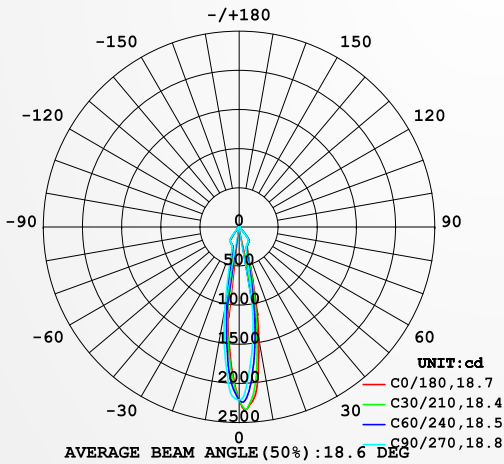

Color Temperature:

6500-4000K-3000K (3CCT) Changeable

7W

LUMINAIRE PHOTOMETRIC TEST REPORT

NAME: LED DOWNLIGHT	TYPE: COB	WEIGHT:
SPEC.: ZM031-3CCT 7W	DIM.:	SERIAL No.:
MFR.: NEXLEDS	SUR.: 4.5	Shielding Angle:

DATA OF LAMP		PHOTOMETRIC DATA			
MODEL	ZM031-3CCT 7W	Imax (cd)	2350	S/MH (C0/180)	0.26
NOMINAL POWER (W)	7	LOR (%)	100.0	S/MH (C90/270)	0.33
RATED VOLTAGE (V)	220	TOTAL FLUX (lm)	589.71	η UP, DN (C0-180)	2.0, 48.8
NOMINAL FLUX (lm)	589.706	CIE CLASS	DIRECT	η UP, DN (C180-360)	1.2, 48.0
LAMPS INSIDE	1	η up (%)	3.2	CIBSE SHR NOM	0.00
TEST VOLTAGE (V)	220	η down (%)	96.8	CIBSE SHR MAX	1.00

LUMINOUS INTENSITY DISTRIBUTION DIAGRAM

C0 PLANE ISOLUX DIAGRAM (UNIT: lx)

C Range: 0 - 360DEG
C Interval: 15.0DEG
Test Speed: MEDIUM
Temperature: 28DEG
Operators: JACK
Test Date: 2020-08-05

γ Range: 0 - 180DEG
γ Interval: 0.5DEG
Test System: EVERFINE GO-2000B_V1 SYSTEM V2.0.407.13
Humidity: 70.0%
Test Distance: 11.565m [K=1.0000]
Remarks: