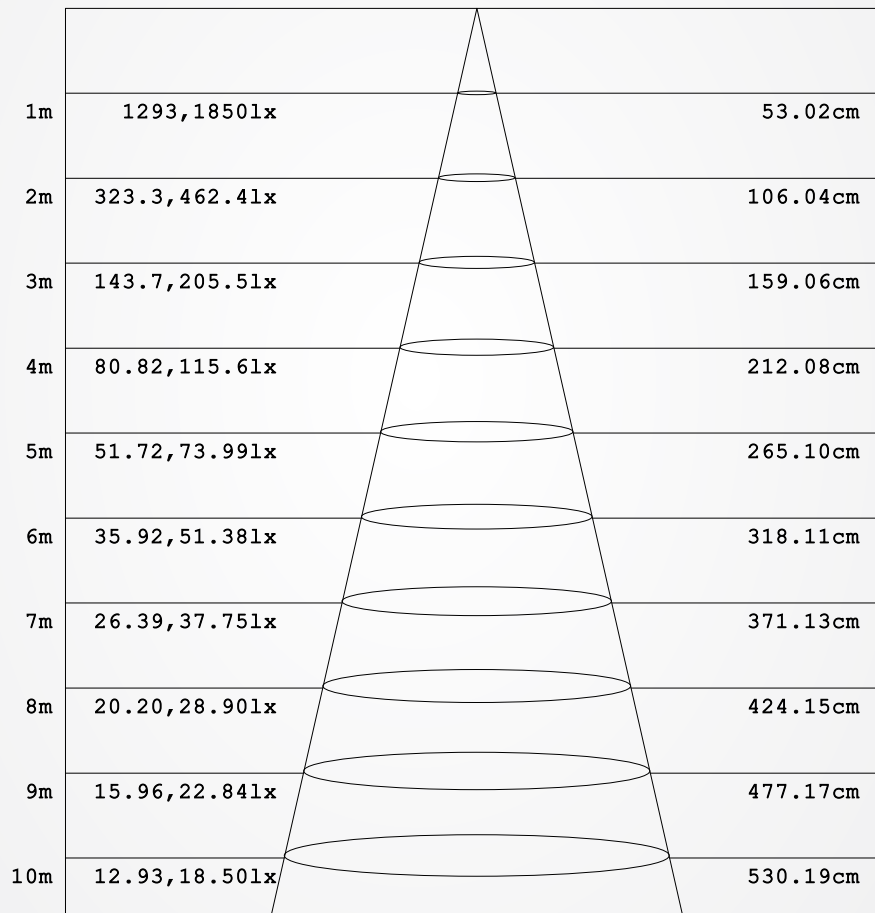

LUMINOUS INTENSITY DISTRIBUTION DIAGRAM

C0 PLANE ISOLUX DIAGRAM (UNIT: lx)

C Range: 0 - 360DEG
C Interval: 15.0DEG
Test Speed: MEDIUM
Temperature: 28DEG
Operators: JACK
Test Date: 2020-08-05

γ Range: 0 - 180DEG
γ Interval: 0.5DEG
Test System: EVERFINE GO-2000B_V1 SYSTEM V2.0.407.13
Humidity: 70.0%
Test Distance: 11.565m [K=1.0000]
Remarks:

JOIN US ON OUR FACEBOOK PAGE +

NEXTLITE PRODUCTS

7W

AAI FIGURE

NAME: LED DOWNLIGHT	TYPE: COB	WEIGHT:
SPEC.: ZM031-3CCT 7W	DIM.:	SERIAL No.:
MFR.: NEXLEDS	SUR.: 4.5	Shielding Angle:

Flux out: 291.7 lm

Height Eavg, Emax Angle: 29.69deg Diameter

Note: The Curves indicate the illuminated area and the average illumination when the luminaire is at different distance.

C Range: 0 - 360DEG
C Interval: 15.0DEG
Test Speed: MEDIUM
Temperature: 28DEG
Operators: JACK
Test Date: 2020-08-05

γ Range: 0 - 180DEG
γ Interval: 0.5DEG
Test System: EVERFINE GO-2000B_V1 SYSTEM V2.0.407.13
Humidity: 70.0%
Test Distance: 11.565m [K=1.0000]
Remarks:

JOIN US ON OUR
FACEBOOK PAGE +

NEXTLITE PRODUCTS