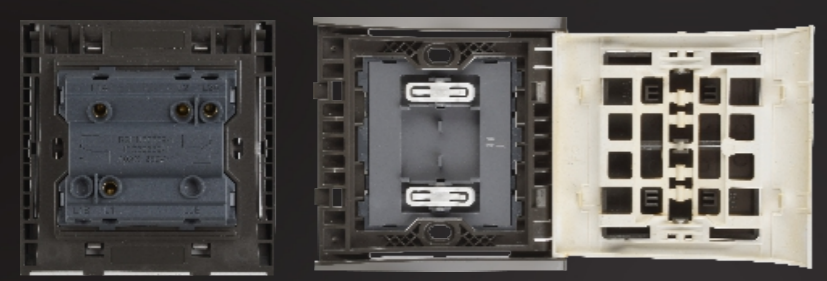

## SWITCH SOCKET RTZ

- a/ European style in appearance, accords with the demands of the International markets.
- b/ The elliptic screw hole makes the Installation easier and more flexible.
- c/ Wire connection hole has direction which is easy to connect the wire.
- d/ The base is surrounded by the middle plate, All the components coordinate precisely and highlight the layer of the product.
- e/ Clear identification meets the British Standard and the requirements of international market.
- f/ The base height is ultra-thin and ultra-low (only 19.3mm), providing a bigger space for wiring in the flush box.

# OPEN 175°

FLIP OPEN PANEL

SWITCH SOCKET  
**BOZ**  
COLORFUL

**B442**  
1 Gang RJ45 Data Socket(8 Terminal)

**B452**  
1 Gang TEL Socket

**B165**  
Single Satellite Socket Angle

**B401**  
1 Gang Blank Plate

Switch Display Board

SWITCH SOCKET  
**BOZ**  
COLORFUL

FLIP OPEN PANEL  
**OPEN 175°**

switch packages