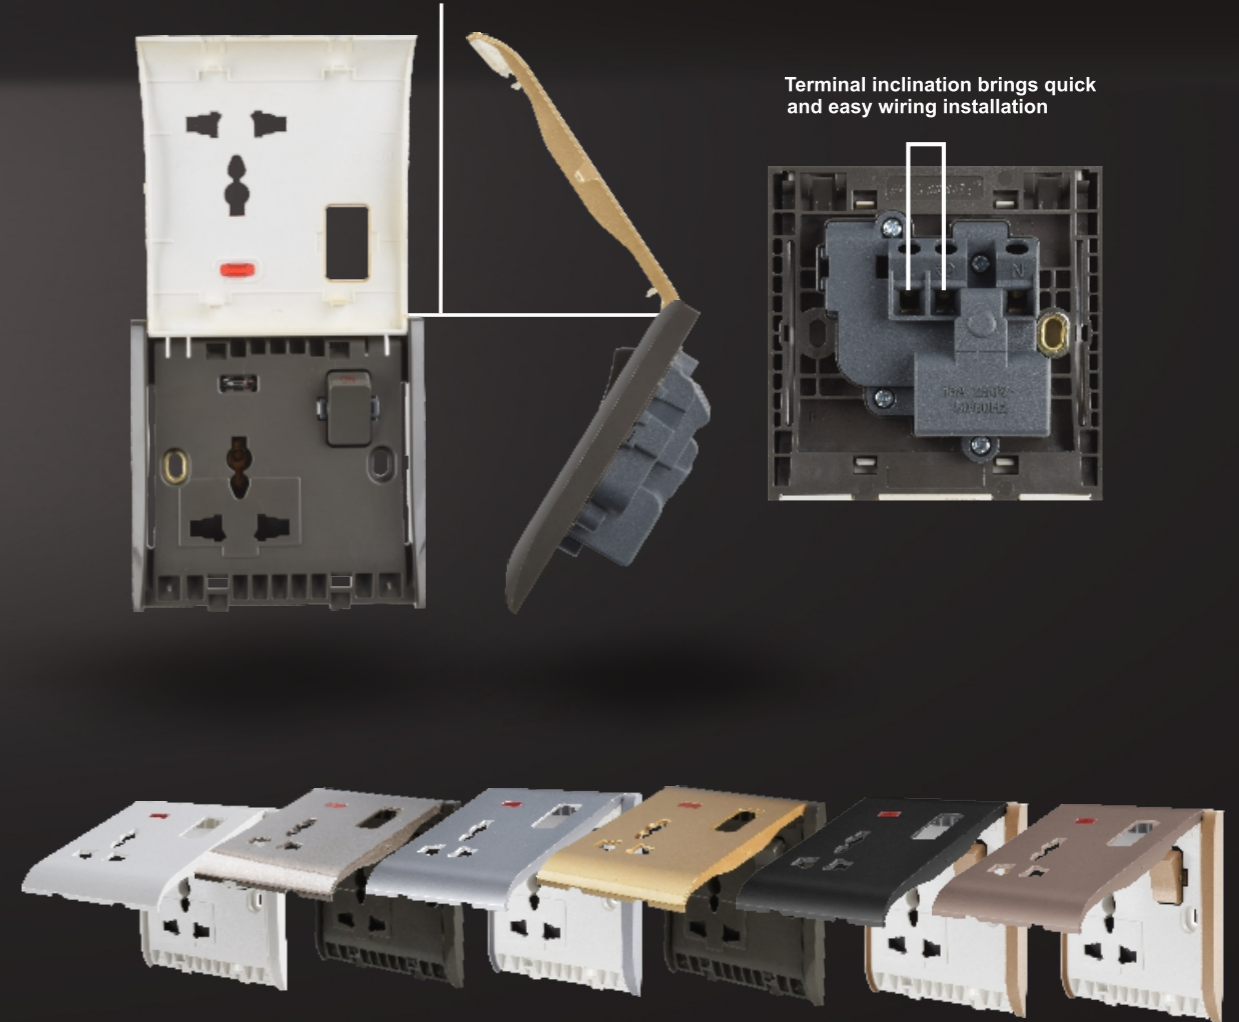

SWITCH SOCKET  
**RTZ**  
COLORFUL

**OPEN**  
**175**<sup>°</sup>  
FLIP OPEN PANEL

## SWITCH SOCKET RTZ

- a/ European style in appearance, accords with the demands of the International markets.
- b/ The elliptic screw hole makes the Installation easier and more flexible.
- c/ Wire connection hole has direction which is easy to connect the wire.
- d/ The base is surrounded by the middle plate, All the components coordinate precisely and highlight the layer of the product.
- e/ Clear identification meets the British Standard and the requirements of international market.
- f/ The base height is ultra-thin and ultra-low (only 19.3mm), providing a bigger space for wiring in the flush box.

Flip-open panel makes the installation more direct, more effective and more convenient as well as presenting us a better appearance

Terminal inclination brings quick and easy wiring installation

**OPEN**  
**175°**  
FLIP OPEN PANEL

# OPEN 175°

FLIP OPEN PANEL

SWITCH SOCKET

COLORFUL

**B301W**  
1 Gang 1 Way Switch

---

**B302W**  
1 Gang 2 Way Switch

**B303W**  
2 Gang 1 Way Switch