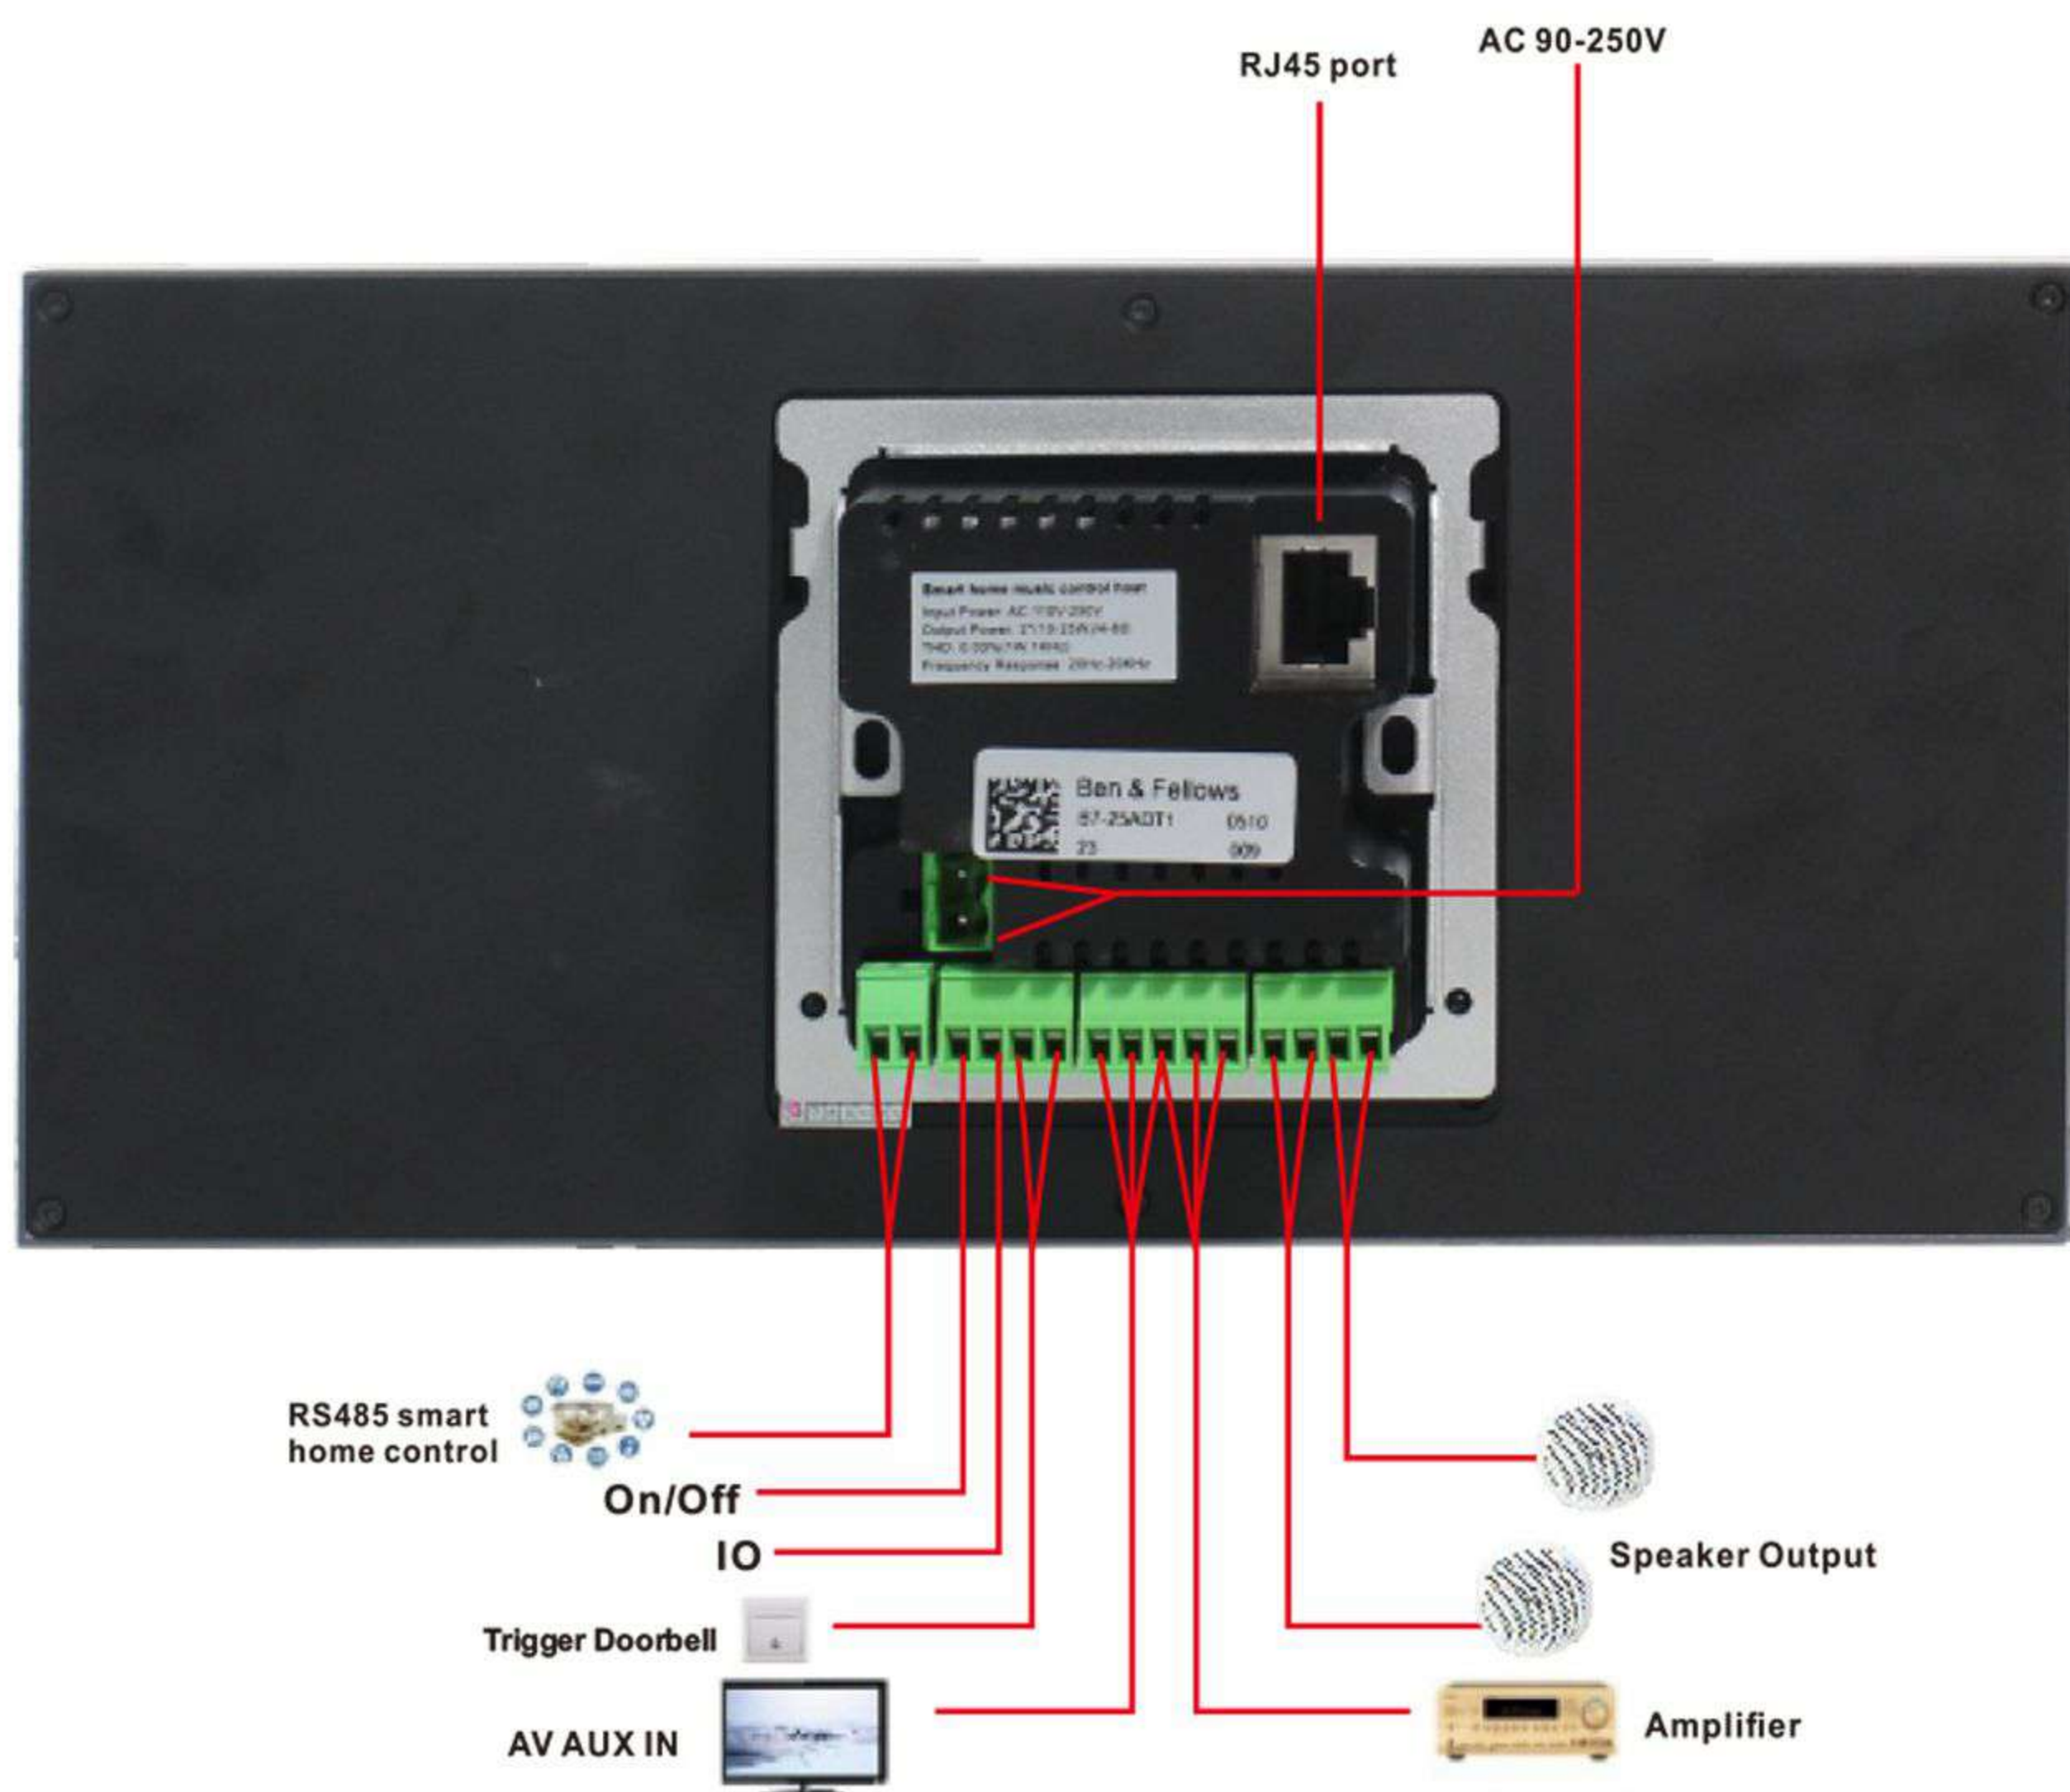

## 7-Inch Bluetooth Wall Amplifier with Tuya

### specification

PRODUCTS NAME :	Smart Touch Amplifiers
MODEL NO. :	NX S7 25 ANDT1 WALL AMPLIFIER
Output power :	2 x 25W
Speaker Impedance :	4-8ohm
System :	Android 8.1
RAM :	2G
ROM :	8G
Network :	WIFI
Display :	7-inch capacitive touch screen
Bluetooth Range :	10M
SNR :	≥98dB
Frequency Response :	20Hz-20KHz
Music format :	MP3,WAV,WMA,FLAC,APE,,ACC,AC3,OGG
Video format :	MPEG-1/2/3/4,RM/RMVB,WMV,MOV,MK,VOB,AVI,3GP
Power Requirements :	110-250VAC
Color :	Black
Dimension :	234x112x10.5mm
Weight :	0.5kg

## Description:

This 2-channel Bluetooth multi-home audio system equipped with micro-USB/TF can power 2 to 4 pieces of speakers in your home or small commercial area. It uses a high- efficiency class-D amplifier for a maximum output of 2\*25 watts, low impedance speakers. Plus, you can control everything -seek, change tracks, and adjust the volume.

## Features:

- With high-transparency crystal panel and high sensitivity 7-inch touch screen
- Adopt Bluetooth wireless connection technology
- With RJ45 network interface
- With Tuya ZIGBEE gateway and relay
- RS485 integration with third party system
- Support audio input function with secure and fast connect phoenix connectors
- Support Tuya APP for smart home control.
- Support smart home control: air conditioning temperature, curtain opening and closing, light color, light brightness and volume.
- Support timed playback
- Suitable for hotels, villa, homes, commercial areas, kid's room, etc.