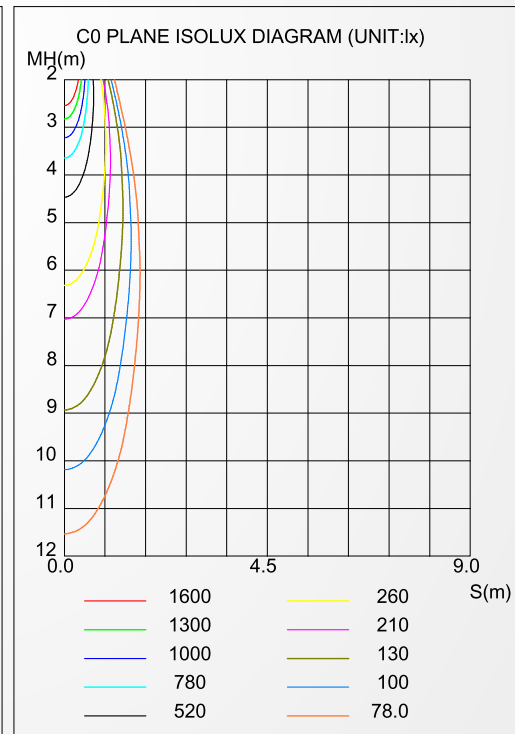

**3 YEARS**  
WARRANTY

CLT11-L Video

**TRACK LAMP**

**30W**

**specification**

Product Name :	LED TRACK LIGHT
Model No. :	CTL11-L 30W
Specification :	AC100-240V;50-60Hz; 800MA; 30W
Working Temp :	-20-50(°C)
Power Factor :	>0.95
Cri(ra) :	>80
Color :	White / Black
Light Source :	COB Chip
Lumen :	2400LM
Beam Angle :	30°
Product Size :	90*150mm
Ip :	IP20
Application :	Home, Shop, Hotel, etc
Warranty :	3 years
Standard :	CE

# LUMINAIRE PHOTOMETRIC TEST REPORT

Test:U:220.90V I:0.1610A P:34.200W PF:0.9580 Freq:5		0.00Hz Lamp Flux:2410.36x1 lm	
NAME: LED TRACK LAMP		TYPE:LED TRACK LAMP	
MFR.: NEXLEDS			

DATA OF LAMP		PHOTOMETRIC DATA				Eff: 70.48 lm/W
MODEL	CTL11-L 30W	lmax(cd)	10553	S/MH(C0/180)	0.38	
NOMINAL POWER(W)	35	LOR(%)	100.0	S/MH(C90/270)	0.31	
RATED VOLTAGE(V)	220	TOTAL FLUX(lm)	2410.4	ηUP,DN(C0-180)	1.6,39.7	
NOMINAL FLUX(lm)	2410.36	CIE CLASS	DIRECT	ηUP,DN(C180-360)	1.7,57.0	
LAMPS INSIDE	1	ηup(%)	3.3	CIBSE SHR NOM	0.00	
TEST VOLTAGE(V)	220	ηdown(%)	96.7	CIBSE SHR MAX	1.00	

**C Range: 0 - 360DEG**  
**C Interval: 30.0DEG**  
**Test Speed: HIGH**  
**Temperature:25.3DEG**  
**Operators:DAMIN**  
**Test Date:2019-02-19**

**γ Range: 0 - 180DEG**  
**γ Interval: 1.0DEG**  
**Test System:EVERFINE GO-2000B\_V1 SYSTEM V2.0.406.11**  
**Humidity:65.0%**  
**Test Distance:8.000m [K=0.7063]**  
**Remarks:**