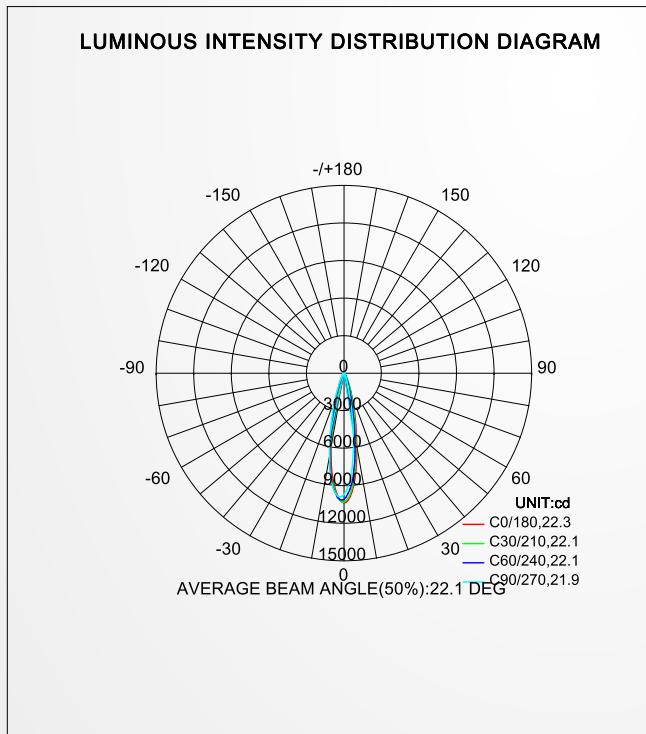

**3 YEARS**  
WARRANTY

CLT11-L Video

**TRACK LAMP**

**30W**

**specification**

Product Name :	LED TRACK LIGHT
Model No. :	CTL11-L 30W
Specification :	AC100-240V;50-60Hz; 800MA; 30W
Working Temp :	-20-50(°C)
Power Factor :	>0.95
Cri(ra) :	>80
Color :	White / Black
Light Source :	COB Chip
Lumen :	2400LM
Beam Angle :	30°
Product Size :	90*150mm
Ip :	IP20
Application :	Home, Shop, Hotel, etc
Warranty :	3 years
Standard :	CE

# LUMINAIRE PHOTOMETRIC TEST REPORT

Test:U:220.90V I:0.1610A P:34.200W PF:0.9580 Freq:5		0.00Hz Lamp Flux:2410.36x1 lm	
NAME: LED TRACK LAMP		TYPE:LED TRACK LAMP	
MFR.: NEXLEDS			

DATA OF LAMP		PHOTOMETRIC DATA				Eff: 70.48 lm/W
MODEL	CTL11-L 30W	lmax(cd)	10553	S/MH(C0/180)	0.38	
NOMINAL POWER(W)	35	LOR(%)	100.0	S/MH(C90/270)	0.31	
RATED VOLTAGE(V)	220	TOTAL FLUX(lm)	2410.4	ηUP,DN(C0-180)	1.6,39.7	
NOMINAL FLUX(lm)	2410.36	CIE CLASS	DIRECT	ηUP,DN(C180-360)	1.7,57.0	
LAMPS INSIDE	1	ηup(%)	3.3	CIBSE SHR NOM	0.00	
TEST VOLTAGE(V)	220	ηdown(%)	96.7	CIBSE SHR MAX	1.00	

**C Range: 0 - 360DEG**  
**C Interval: 30.0DEG**  
**Test Speed: HIGH**  
**Temperature:25.3DEG**  
**Operators:DAMIN**  
**Test Date:2019-02-19**

**γ Range: 0 - 180DEG**  
**γ Interval: 1.0DEG**  
**Test System:EVERFINE GO-2000B\_V1 SYSTEM V2.0.406.11**  
**Humidity:65.0%**  
**Test Distance:8.000m [K=0.7063]**  
**Remarks:**