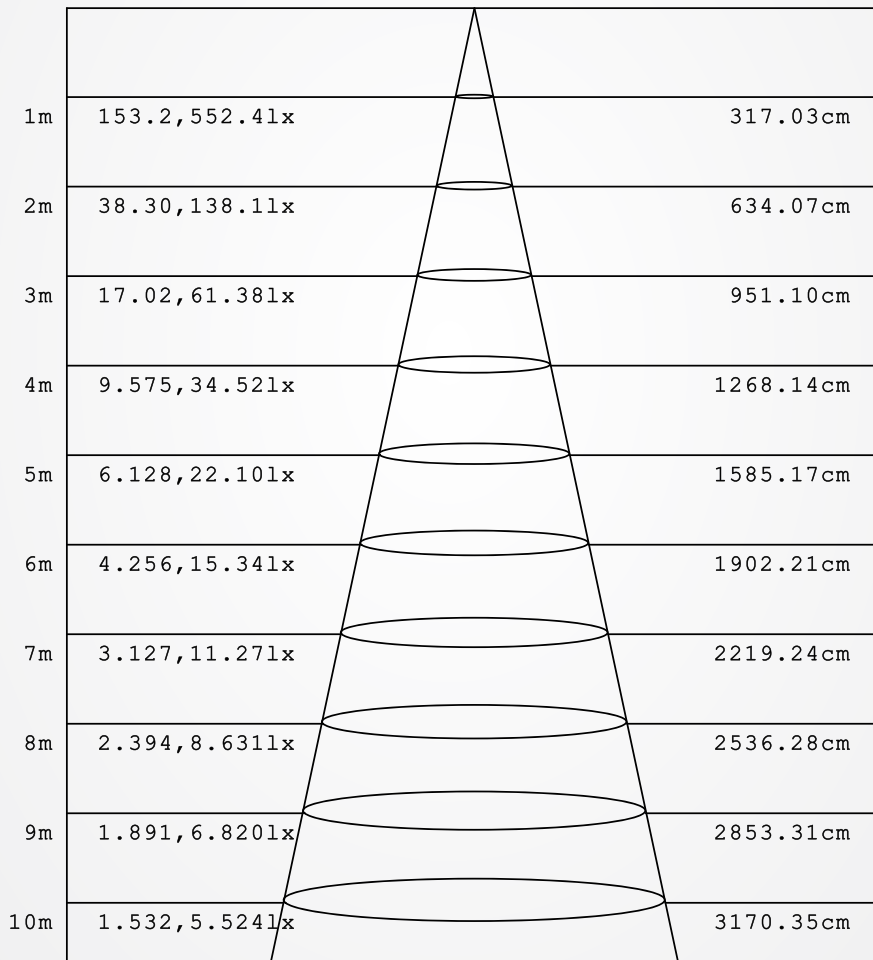

Color Temperature:

3000K / 4000K / 6500K

20W

LUMINAIRE PHOTOMETRIC TEST REPORT

Test:U:230.16V I:0.148A P:20.08W PF:0.5885 Freq:49.99Hz Lamp Flux:154.49lx1 lm		
NAME: LED BULKHEAD	TYPE:LED	WEIGHT:
SPEC.: NX-MPL7-0506E-20W-30K	DIM.:	SERIAL No.:
MFR.: NEXLEDS	SUR.:	Shielding Angle:

DATA OF LAMP		PHOTOMETRIC DATA				Eff: 101.20 lm/W
MODEL	NX-MPL7-0506E-20W-30K	Imax (cd)	552.4	S/MH (C0/180)	1.25	
NOMINAL POWER (W)	1.7	LOR (%)	1315.5	S/MH (C90/270)	1.30	
RATED VOLTAGE (V)	220	TOTAL FLUX (lm)	2032.3	η UP, DN (C0-180)	54.9, 601.2	
NOMINAL FLUX (lm)	154.491	CIE CLASS	DIRECT	η UP, DN (C180-360)	57.8, 601.7	
LAMPS INSIDE	1	η up (%)	112.6	CIBSE SHR NOM	1.50	
TEST VOLTAGE (V)	220	η down (%)	1202.9	CIBSE SHR MAX	1.50	

JOIN US ON OUR FACEBOOK PAGE +

NEXTLITE PRODUCTS

20W

AAI FIGURE

Test:U:230.16V I:0.148A P:20.08W PF:0.5885 Freq:49.99Hz Lamp Flux:154.49lx1 lm		
NAME: LED BULKHEAD	TYPE:LED	WEIGHT:
SPEC.: NX-MPL7-0506E-20W-30K	DIM.:	SERIAL No.:
MFR.: NEXLEDS	SUR.:	Shielding Angle:

Flux out:1233 lm

Height Eavg,Emax Angle:115.51deg Diameter

Note:The Curves indicate the illuminated area and the average illumination when the luminaire is at different distance.

C Range: 0 - 360DEG
C Interval: 90.0DEG
Test Speed: HIGH
Temperature:25.3DEG
Operators: NEXLEDS
Test Date:2022-04-04