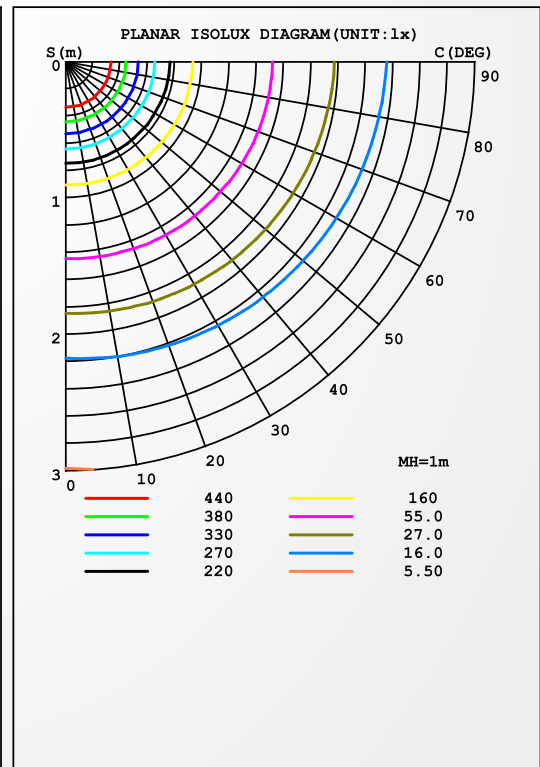

IP65

VIDEO

LED BULKHEAD

20W

specification

Product Name :	LED BULKHEAD
Model No. :	NX-MPL7-0506E-20W
Specification :	AC220-240V, 50/60Hz, 150mA, 20W
Working Temp :	-10~40(°C)
Power Factor :	0.5
CRI(ra) :	80
Body Color :	White / Black
Light Source :	SMD Chip
Lumen :	80-100LM/W
Life Time :	25000 hrs
Beam Angle :	120°
Product Size :	221*72mm
IP :	IP65
Application :	Home, Shop, Hotel etc.
Warranty :	2 years
Standard :	CE

Color Temperature:

3000K / 4000K / 6500K

20W

LUMINAIRE PHOTOMETRIC TEST REPORT

Test:U:230.16V I:0.148A P:20.08W PF:0.5885 Freq:49.99Hz Lamp Flux:154.49lx1 lm		
NAME: LED BULKHEAD	TYPE:LED	WEIGHT:
SPEC.: NX-MPL7-0506E-20W-30K	DIM.:	SERIAL No.:
MFR.: NEXLEDS	SUR.:	Shielding Angle:

DATA OF LAMP		PHOTOMETRIC DATA				Eff: 101.20 lm/W
MODEL	NX-MPL7-0506E-20W-30K	Imax (cd)	552.4	S/MH (C0/180)	1.25	
NOMINAL POWER (W)	1.7	LOR (%)	1315.5	S/MH (C90/270)	1.30	
RATED VOLTAGE (V)	220	TOTAL FLUX (lm)	2032.3	η UP, DN (C0-180)	54.9, 601.2	
NOMINAL FLUX (lm)	154.491	CIE CLASS	DIRECT	η UP, DN (C180-360)	57.8, 601.7	
LAMPS INSIDE	1	η up (%)	112.6	CIBSE SHR NOM	1.50	
TEST VOLTAGE (V)	220	η down (%)	1202.9	CIBSE SHR MAX	1.50	

Flux out:1233 lm

Height Eavg,Emax Angle:115.51deg Diameter

Note:The Curves indicate the illuminated area and the average illumination when the luminaire is at different distance.

C Range: 0 - 360DEG
C Interval: 90.0DEG
Test Speed: HIGH
Temperature:25.3DEG
Operators: NEXLEDS
Test Date:2022-04-04