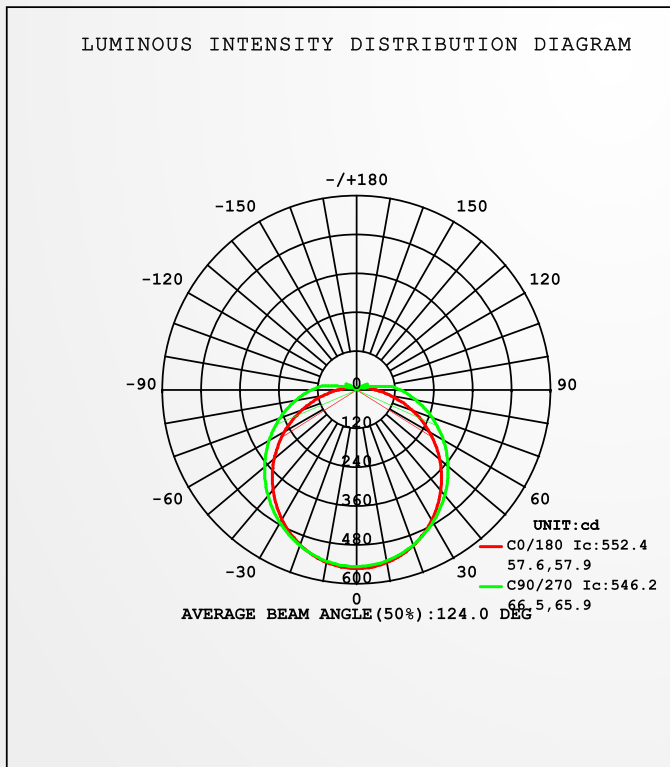

IP65

VIDEO

LED BULKHEAD

20W

specification

Product Name :	LED BULKHEAD
Model No. :	NX-MPL7-0506E-20W
Specification :	AC220-240V, 50/60Hz, 150mA, 20W
Working Temp :	-10~40(°C)
Power Factor :	0.5
CRI(ra) :	80
Body Color :	White / Black
Light Source :	SMD Chip
Lumen :	80-100LM/W
Life Time :	25000 hrs
Beam Angle :	120°
Product Size :	221*72mm
IP :	IP65
Application :	Home, Shop, Hotel etc.
Warranty :	2 years
Standard :	CE

Color Temperature:

3000K / 4000K / 6500K

20W

LUMINAIRE PHOTOMETRIC TEST REPORT

Test:U:230.16V I:0.148A P:20.08W PF:0.5885 Freq:49.99Hz Lamp Flux:154.49lx1 lm		
NAME: LED BULKHEAD	TYPE:LED	WEIGHT:
SPEC.: NX-MPL7-0506E-20W-30K	DIM.:	SERIAL No.:
MFR.: NEXLEDS	SUR.:	Shielding Angle:

DATA OF LAMP		PHOTOMETRIC DATA				Eff: 101.20 lm/W
MODEL	NX-MPL7-0506E-20W-30K	Imax (cd)	552.4	S/MH (C0/180)	1.25	
NOMINAL POWER (W)	1.7	LOR (%)	1315.5	S/MH (C90/270)	1.30	
RATED VOLTAGE (V)	220	TOTAL FLUX (lm)	2032.3	η UP, DN (C0-180)	54.9, 601.2	
NOMINAL FLUX (lm)	154.491	CIE CLASS	DIRECT	η UP, DN (C180-360)	57.8, 601.7	
LAMPS INSIDE	1	η up (%)	112.6	CIBSE SHR NOM	1.50	
TEST VOLTAGE (V)	220	η down (%)	1202.9	CIBSE SHR MAX	1.50	

Flux out:1233 lm

Height Eavg,Emax Angle:115.51deg Diameter

Note:The Curves indicate the illuminated area and the average illumination when the luminaire is at different distance.

C Range: 0 - 360DEG
C Interval: 90.0DEG
Test Speed: HIGH
Temperature:25.3DEG
Operators: NEXLEDS
Test Date:2022-04-04