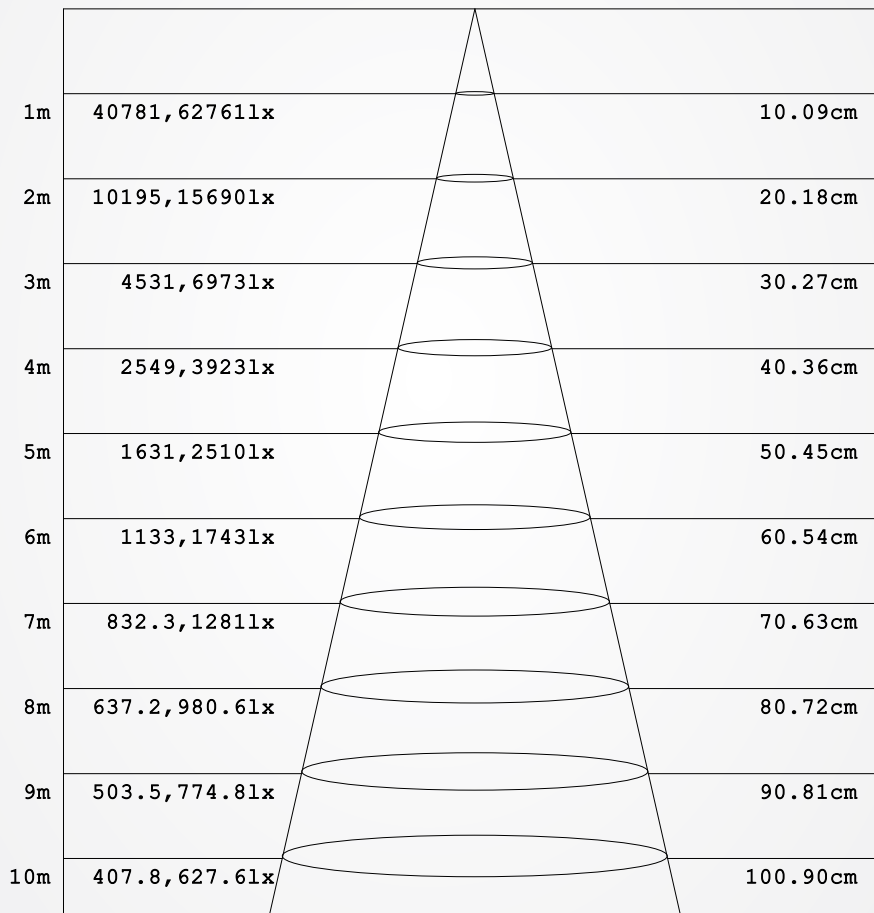

Color Temperature:

6500K / 4000K / 3000K

25W

LUMINAIRE PHOTOMETRIC TEST REPORT

NAME: FL018 LED FLOOD LIGHT	TYPE:	WEIGHT:1.6KG
SPEC.: FL018 25W	DIM.:	SERIAL No.:
MFR.: NEXLEDS	SUR.:100x100mm	Shielding Angle:

JOIN US ON OUR FACEBOOK PAGE +

NEXTLITE PRODUCTS

25W

AAI FIGURE

NAME: FL018 LED FLOOD LIGHT	TYPE:	WEIGHT:1.6KG
SPEC.: FL018 25W	DIM.:	SERIAL No.:
MFR.: NEXLEDS	SUR.:100x100mm	Shielding Angle:

Flux out:351.9 lm

Height Eavg, Emax Angle:5.78deg Diameter

Note:The Curves indicate the illuminated area and the average illumination when the luminaire is at different distance.

C Range: 0 - 360DEG
C Interval: 22.5DEG
Test Speed: MEDIUM
Temperature:28DEG
Operators:JACK
Test Date:13 July 2022

γ Range: 0 - 180DEG
γ Interval: 0.5DEG
Test System:EVERFINE GO-2000B_V1 SYSTEM V2.0.407.13
Humidity:63.0%
Test Distance:11.565m [K=1.0000]
Remarks:

JOIN US ON OUR
FACEBOOK PAGE +

NEXTLITE PRODUCTS