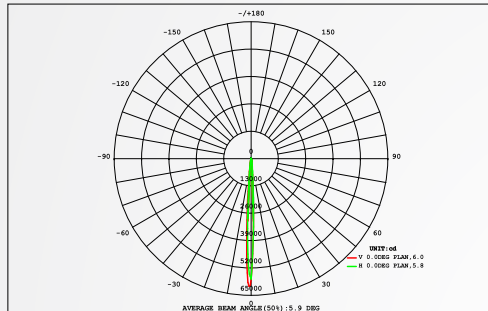

3 YEARS
WARRANTY

VIDEO

FL018
LED FLOOD LIGHT

25W

50W

100W

specification

PRODUCT NAME :	LED FLOOD LIGHT
MODEL NO. :	FL018 25W/50W/100W
SPECIFICATION :	AC220-240V, 50-60Hz, 25W/50W/100W
WORKING TEMP :	-20~50(°C)
POWER FACTOR :	>0.9
CRI(RA) :	>80
COLOR :	GRAY
LIGHT SOURCE :	SMD
LUMEN :	80 LM/W
BEAM ANGLE :	5°
PRODUCT SIZE :	165*138*132mm/276*138*132mm/276*276*132mm
IP :	IP65
APPLICATION :	Garden, villa, commercial building..etc.
WARRANTY :	3 years
STANDARD :	CE

Color Temperature:

6500K / 4000K / 3000K

25W

LUMINAIRE PHOTOMETRIC TEST REPORT

NAME: FL018 LED FLOOD LIGHT	TYPE:	WEIGHT:1.6KG
SPEC.: FL018 25W	DIM.:	SERIAL No.:
MFR.: NEXLEDS	SUR.:100x100mm	Shielding Angle: